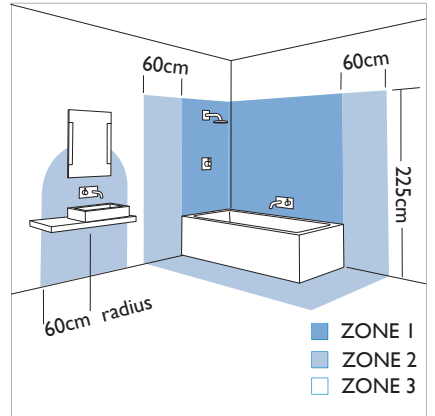

1 x 60w E14		not included
----------------	--	-----------------

Zones	3
-------	----------

Astro Lighting Ltd.
G2 River Way,
Harlow,
Essex,
CM20 2DP
Great Britain

tel: +44 (0) 1279 427001
fax: +44 (0) 1279 427002
email: sales@astrolighting.co.uk
www.astrolighting.co.uk