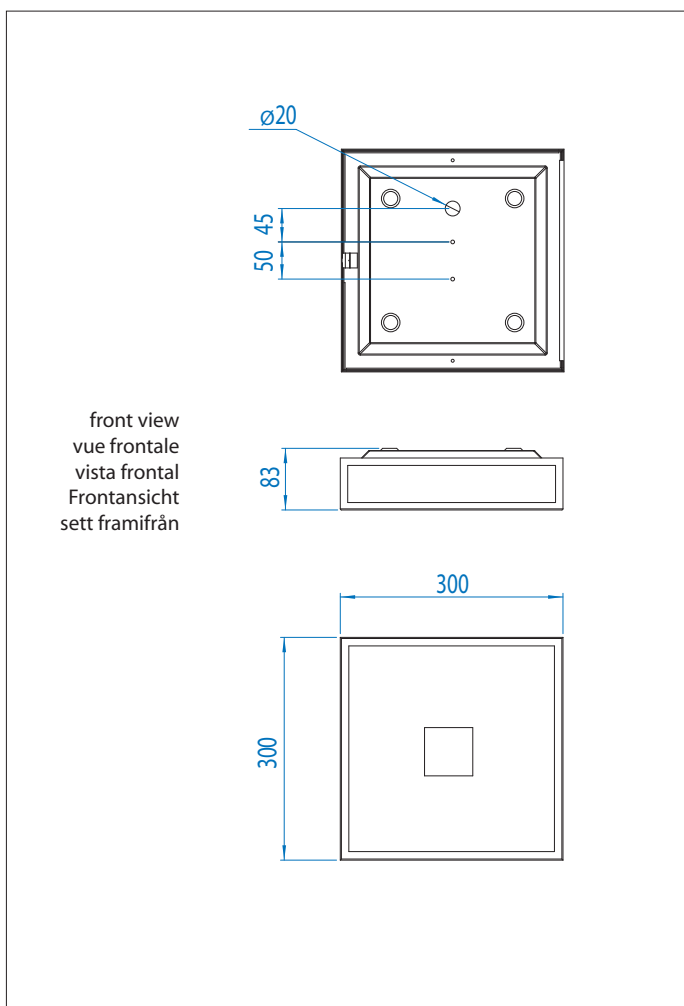

0681 Mashiko Classic 300

2x60w E27		not included
--------------	--	-----------------

Zones	2	3
-------	----------	----------

Astro Lighting Ltd.
G2 River Way,
Harlow,
Essex,
CM20 2DP
Great Britain

tel: +44 (0) 1279 427001
fax: +44 (0) 1279 427002
email: sales@astrolighting.co.uk
www.astrolighting.co.uk