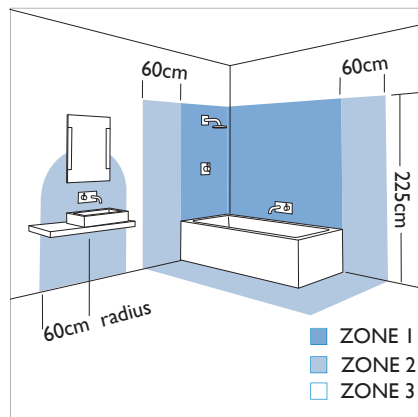

0681 Mashiko Classic 300

2x60w E27		not included
--------------	--	-----------------

Zones	2	3
-------	----------	----------

Astro Lighting Ltd.
G2 River Way,
Harlow,
Essex,
CM20 2DP
Great Britain

tel: +44 (0) 1279 427001
fax: +44 (0) 1279 427002
email: sales@astrolighting.co.uk
www.astrolighting.co.uk