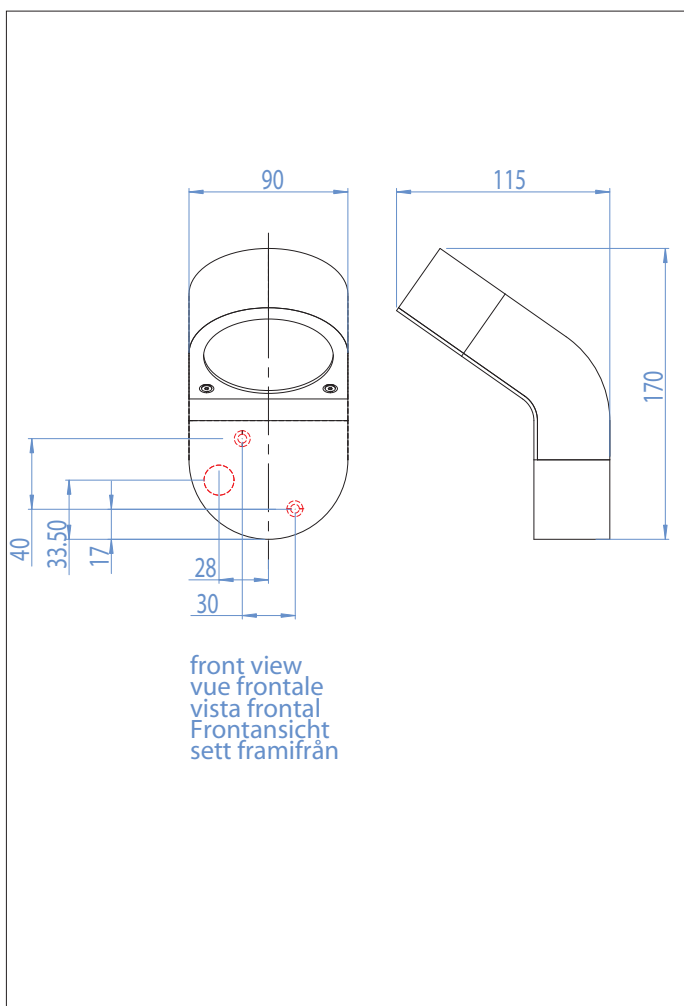

0675 Soprano

1 x 9w GX53		not included
----------------	--	-----------------

Zones	Not Applicable
-------	----------------

Astro Lighting Ltd.
G2 River Way,
Harlow,
Essex,
CM20 2DP
Great Britain

tel: +44 (0) 1279 427001
fax: +44 (0) 1279 427002
email: sales@astrolighting.co.uk
www.astrolighting.co.uk