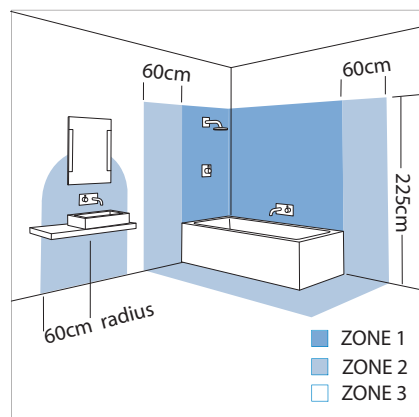

0531 Tallin 300

1 x 18w 2G11		not included
-----------------	--	-----------------

Zones	2	3
-------	----------	----------

Astro Lighting Ltd.
G2 River Way,
Harlow,
Essex,
CM20 2DP
Great Britain

tel: +44 (0) 1279 427001
fax: +44 (0) 1279 427002
email: sales@astrolighting.co.uk
www.astrolighting.co.uk