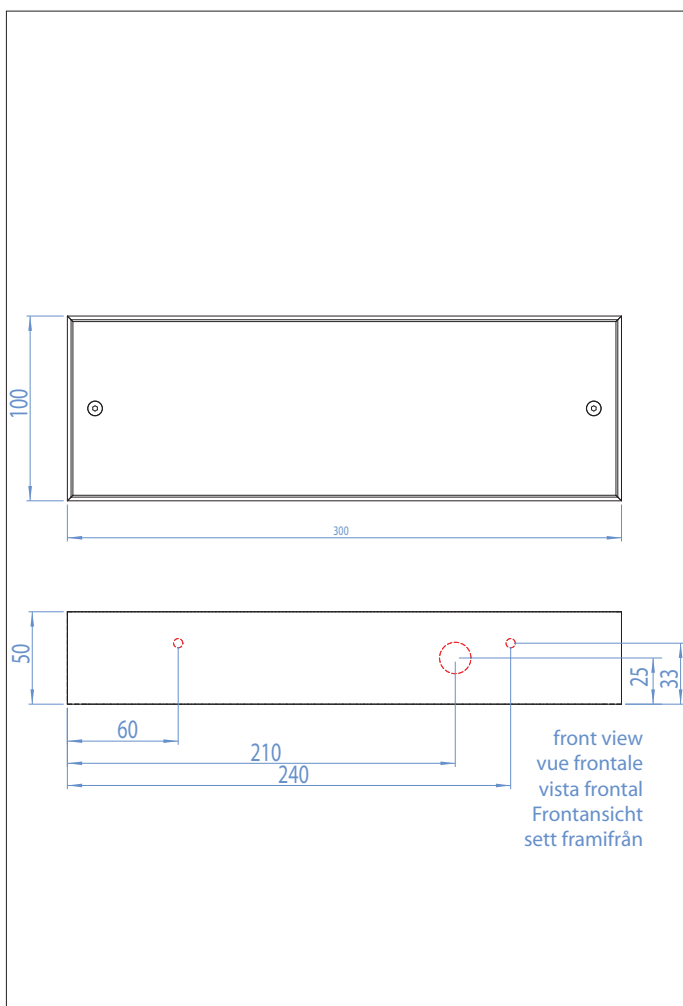

0531 Tallin 300

1 x 18w 2G11		not included
-----------------	--	-----------------

Zones	2	3
-------	----------	----------

Astro Lighting Ltd.
G2 River Way,
Harlow,
Essex,
CM20 2DP
Great Britain

tel: +44 (0) 1279 427001
fax: +44 (0) 1279 427002
email: sales@astrolighting.co.uk
www.astrolighting.co.uk