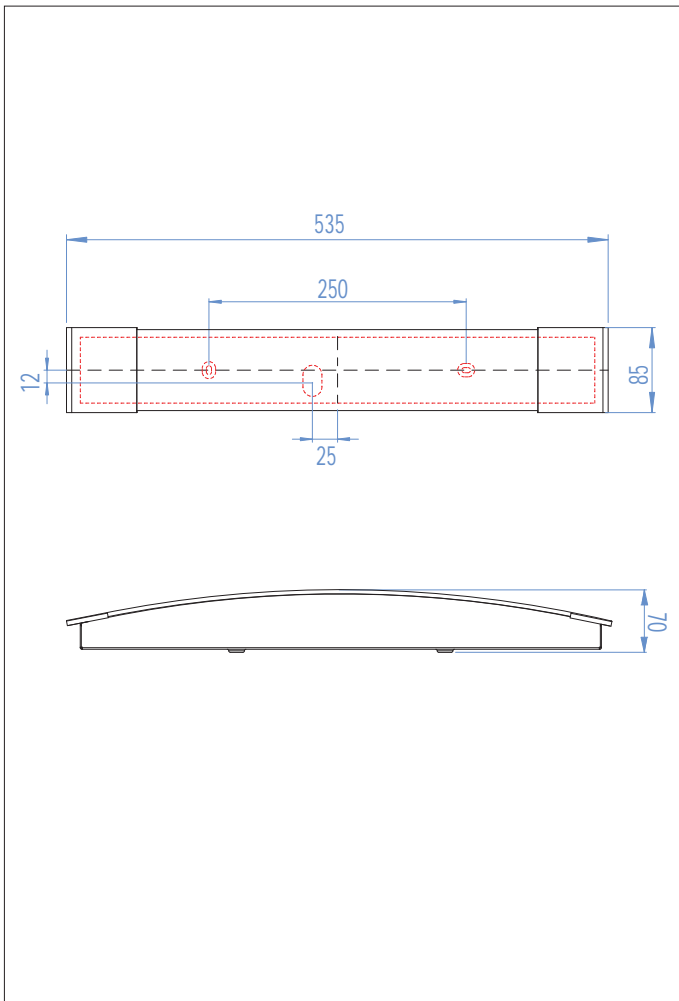

0512 Anja Shaver

2 x 40w E14		not included
----------------	--	-----------------

Zones	3
-------	----------

Astro Lighting Ltd.
G2 River Way,
Harlow,
Essex,
CM20 2DP
Great Britain

tel: +44 (0) 1279 427001
fax: +44 (0) 1279 427002
email: sales@astrolighting.co.uk
www.astrolighting.co.uk