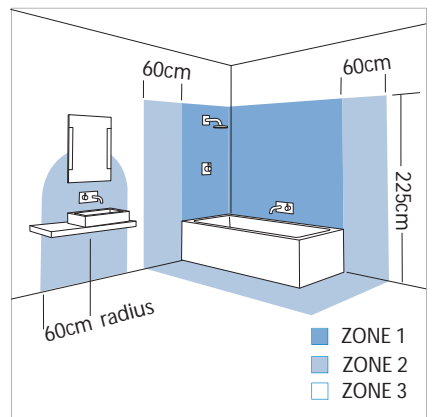

0512 Anja Shaver

2 x 40w E14		not included
----------------	--	-----------------

Zones	3
-------	----------

Astro Lighting Ltd.
G2 River Way,
Harlow,
Essex,
CM20 2DP
Great Britain

tel: +44 (0) 1279 427001
fax: +44 (0) 1279 427002
email: sales@astrolighting.co.uk
www.astrolighting.co.uk