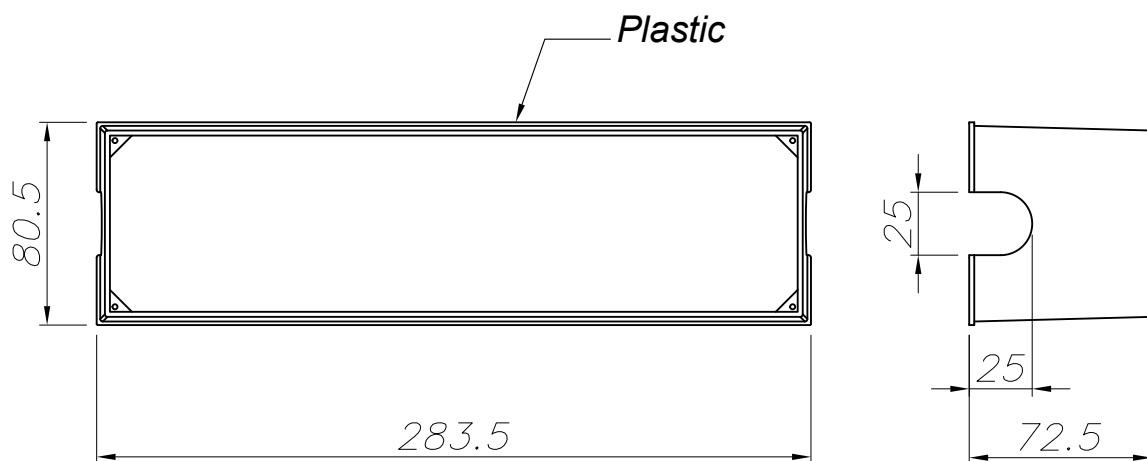

Logistics

Energy Efficiency: LED A++
 EAN Code: 8435526892990
 Net Weight (Kg): 0.000
 Packing: 90 x 310 x 90

The photograph may not match the reference exactly. Please read the product description to identify the finish.

1

2

Ømin=5mm
Ømax=10mm

3

4

5

6