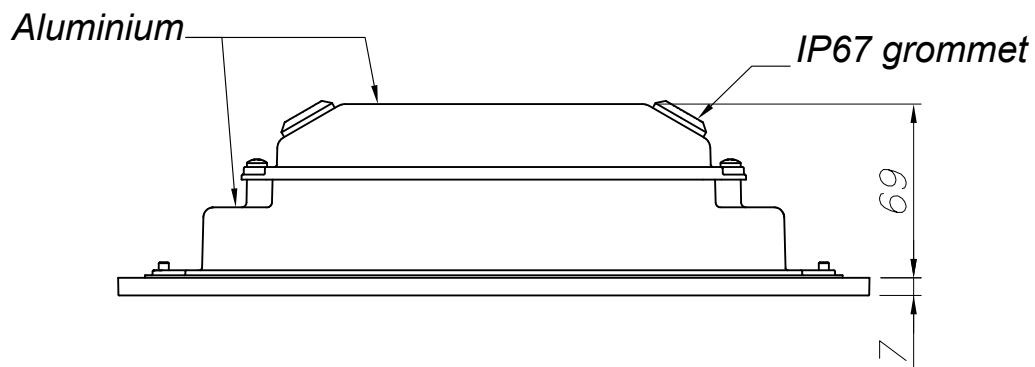

05-E051-14-CM

V0

MICENAS Pro Wall recessed**Description**

Wall recessed

For frontal lighting. Includes flush-mounting box. Suitable for installation in marine environments. Includes 2 cable outlets to facilitate chain mounting. Structure material: Aluminium. Structure finish: White. Diffuser material: Glass. Diffuser finish: Matt. UV protection. Warranty: 5 Years.

Finish

White

Matt

Material

Aluminium

Glass

**TECHNICAL CHARACTERISTICS****Light source**

Light source: LED SAMSUNG
 Output (W): 8.7W
 Total power consumption (W): 10.4 W
 Color temperature: Neutral white - 4000K
 CRI: 80
 Photobiological risk: RG1
 Real Lumen: 779
 Qty Leds: 54
 Lm/Real W: 75
 Life Time: 50.000h L70B30
 Bin / Grup: TA o TB
 MacAdam steps: 3
 UGR: 21.5

Logistics

Energy Efficiency: LED A++
 EAN Code: 8435526892990
 Net Weight (Kg): 0.000
 Packing: 90 x 310 x 90

The photograph may not match the reference exactly. Please read the product description to identify the finish.

1

2

Ømin=5mm
Ømax=10mm

3

4

5

6