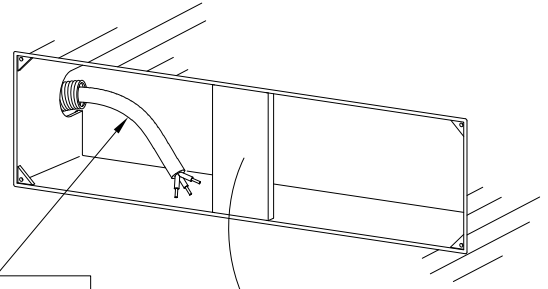

05-E051-14-CM

V0

MICENAS Pro Wall recessed**Description**

Wall recessed

For frontal lighting. Includes flush-mounting box. Suitable for installation in marine environments. Includes 2 cable outlets to facilitate chain mounting. Structure material: Aluminium. Structure finish: White. Diffuser material: Glass. Diffuser finish: Matt. UV protection. Warranty: 5 Years.

Logistics

Energy Efficiency: LED A++
 EAN Code: 8435526892990
 Net Weight (Kg): 0.000
 Packing: 90 x 310 x 90

The photograph may not match the reference exactly. Please read the product description to identify the finish.

1

2

Ømin=5mm
Ømax=10mm

3

4

5

6