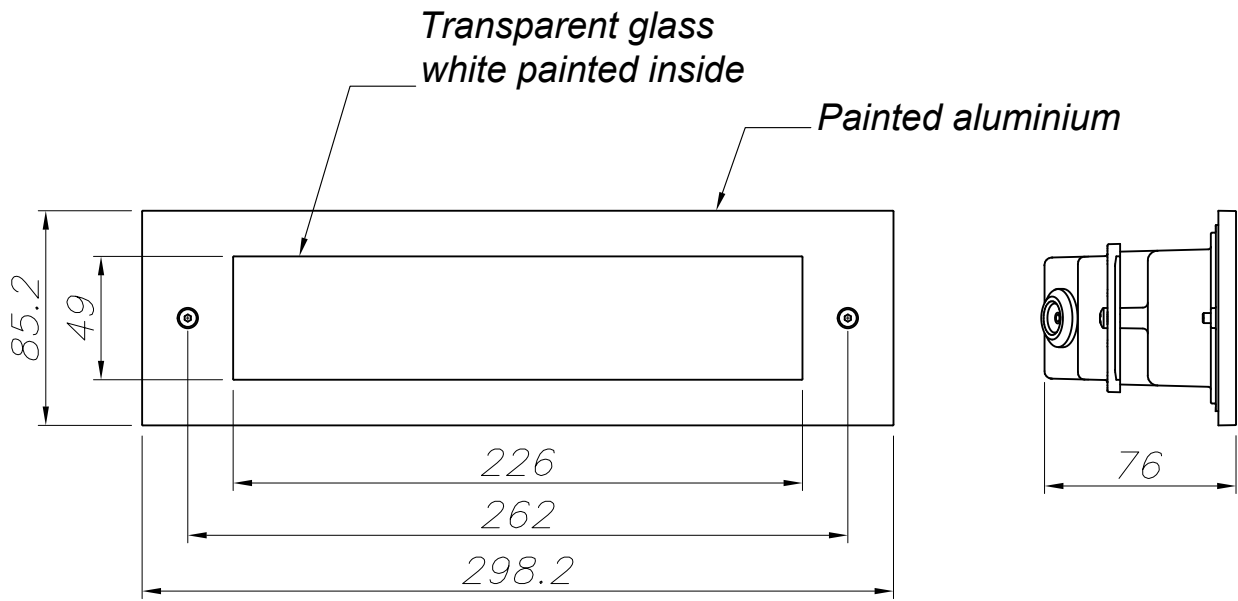

05-E051-14-CM

V0

MICENAS Pro Wall recessed**Description**

Wall recessed

For frontal lighting. Includes flush-mounting box. Suitable for installation in marine environments. Includes 2 cable outlets to facilitate chain mounting. Structure material: Aluminium. Structure finish: White. Diffuser material: Glass. Diffuser finish: Matt. UV protection. Warranty: 5 Years.

Finish

White

Matt

Material

Aluminium

Glass

**TECHNICAL CHARACTERISTICS****Light source**

Light source: LED SAMSUNG
 Output (W): 8.7W
 Total power consumption (W): 10.4 W
 Color temperature: Neutral white - 4000K
 CRI: 80
 Photobiological risk: RG1
 Real Lumen: 779
 Qty Leds: 54
 Lm/Real W: 75
 Life Time: 50.000h L70B30
 Bin / Grup: TA o TB
 MacAdam steps: 3
 UGR: 21.5

Logistics

Energy Efficiency: LED A++
 EAN Code: 8435526892990
 Net Weight (Kg): 0.000
 Packing: 90 x 310 x 90

The photograph may not match the reference exactly. Please read the product description to identify the finish.

1

2

Ømin=5mm
Ømax=10mm

3

4

5

6