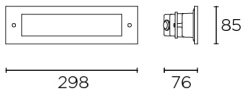

Finish

White

Matt

Material

Aluminium

Glass

**TECHNICAL CHARACTERISTICS****Light source**

Light source: LED SAMSUNG
 Output (W): 8.7W
 Total power consumption (W): 10.4 W
 Color temperature: Neutral white - 4000K
 CRI: 80
 Photobiological risk: RG1
 Real Lumen: 779
 Qty Leds: 54
 Lm/Real W: 75
 Life Time: 50.000h L70B30
 Bin / Grup: TA o TB
 MacAdam steps: 3
 UGR: 21.5

1

2

Ømin=5mm
Ømax=10mm

3

4

5

6