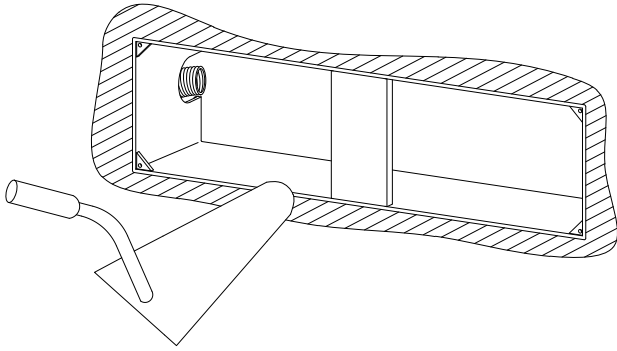

1

2

Ømin=5mm
Ømax=10mm

3

4

5

6