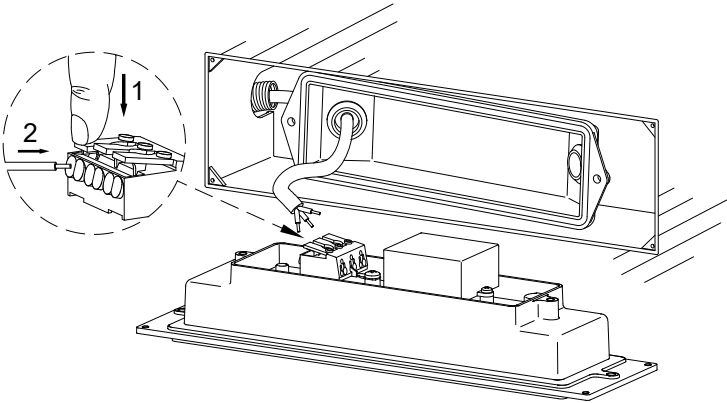

05-E051-14-CM

V0

MICENAS Pro Wall recessed**Description**

Wall recessed

For frontal lighting. Includes flush-mounting box. Suitable for installation in marine environments. Includes 2 cable outlets to facilitate chain mounting. Structure material: Aluminium. Structure finish: White. Diffuser material: Glass. Diffuser finish: Matt. UV protection. Warranty: 5 Years.

1

2

Ømin=5mm
Ømax=10mm

3

4

5

6