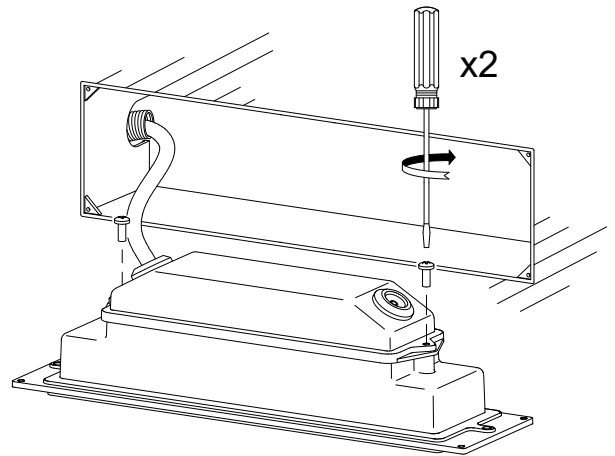

05-E051-14-CM

V0

MICENAS Pro Wall recessed**Description**

Wall recessed

For frontal lighting. Includes flush-mounting box. Suitable for installation in marine environments. Includes 2 cable outlets to facilitate chain mounting. Structure material: Aluminium. Structure finish: White. Diffuser material: Glass. Diffuser finish: Matt. UV protection. Warranty: 5 Years.

1

2

Ømin=5mm
Ømax=10mm

3

4

5

6