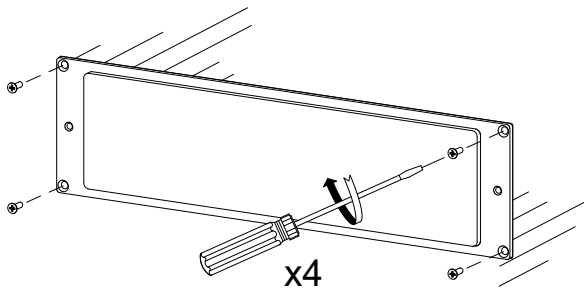

05-E051-14-CM

V0

MICENAS Pro Wall recessed**Description**

Wall recessed

For frontal lighting. Includes flush-mounting box. Suitable for installation in marine environments. Includes 2 cable outlets to facilitate chain mounting. Structure material: Aluminium. Structure finish: White. Diffuser material: Glass. Diffuser finish: Matt. UV protection. Warranty: 5 Years.

1

2

Ømin=5mm
Ømax=10mm

3

4

5

6