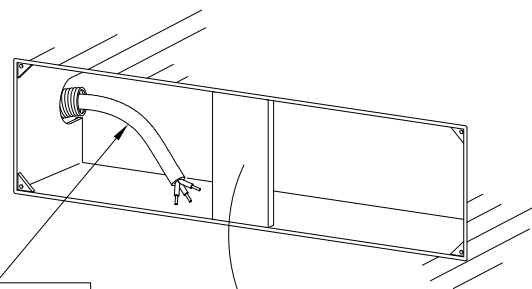

05-E051-14-CL

V0

MICENAS Pro Wall recessed**Description**

Wall recessed

For frontal lighting. Includes flush-mounting box. Suitable for installation in marine environments. Includes 2 cable outlets to facilitate chain mounting. Structure material: Aluminium. Structure finish: White. Diffuser material: Glass. Diffuser finish: Matt. UV protection. Warranty: 5 Years.

Logistics

Energy Efficiency: LED A++

EAN Code: 8435526892983

Net Weight (Kg): 0.000

Packing: 90 x 310 x 90

The photograph may not match the reference exactly. Please read the product description to identify the finish.

1

2

Ømin=5mm
Ømax=10mm

3

4

5

6