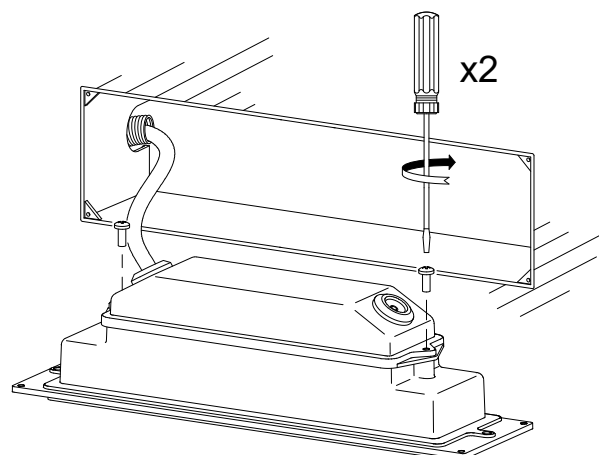

05-E051-14-CL

V0

MICENAS Pro Wall recessed**Description**

Wall recessed

For frontal lighting. Includes flush-mounting box. Suitable for installation in marine environments. Includes 2 cable outlets to facilitate chain mounting. Structure material: Aluminium. Structure finish: White. Diffuser material: Glass. Diffuser finish: Matt. UV protection. Warranty: 5 Years.

1

2

Ømin=5mm
Ømax=10mm

3

4

5

6