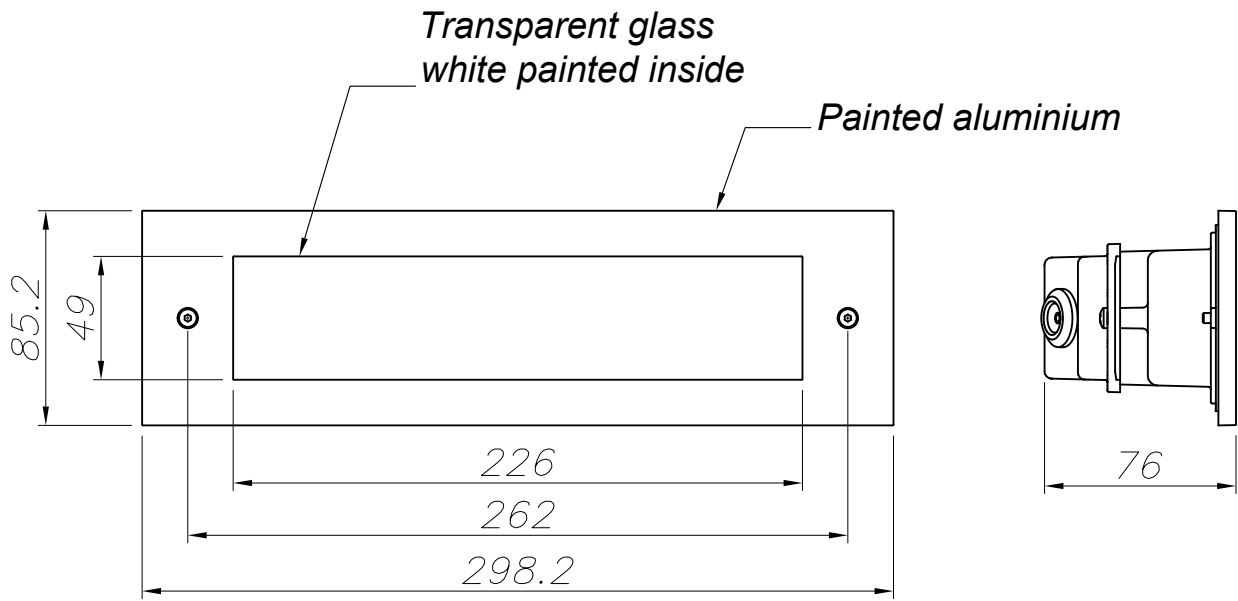

Logistics

Energy Efficiency: LED A++

EAN Code: 8435526892983

Net Weight (Kg): 0.000

Packing: 90 x 310 x 90

The photograph may not match the reference exactly. Please read the product description to identify the finish.

1

2

Ømin=5mm
Ømax=10mm

3

4

5

6