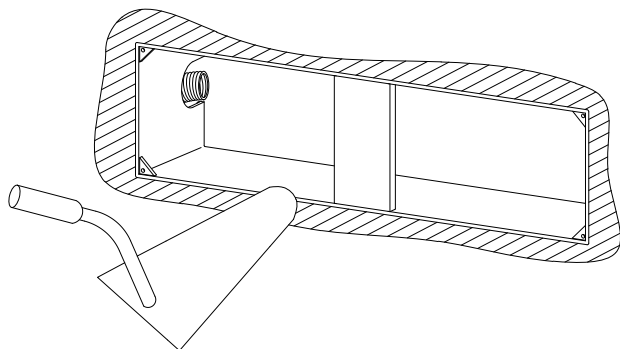

05-E051-14-CL

V0

MICENAS Pro Wall recessed**Description**

Wall recessed

For frontal lighting. Includes flush-mounting box. Suitable for installation in marine environments. Includes 2 cable outlets to facilitate chain mounting. Structure material: Aluminium. Structure finish: White. Diffuser material: Glass. Diffuser finish: Matt. UV protection. Warranty: 5 Years.

Logistics

Energy Efficiency: LED A++

EAN Code: 8435526892983

Net Weight (Kg): 0.000

Packing: 90 x 310 x 90

The photograph may not match the reference exactly. Please read the product description to identify the finish.

1

2

Ømin=5mm
Ømax=10mm

3

4

5

6