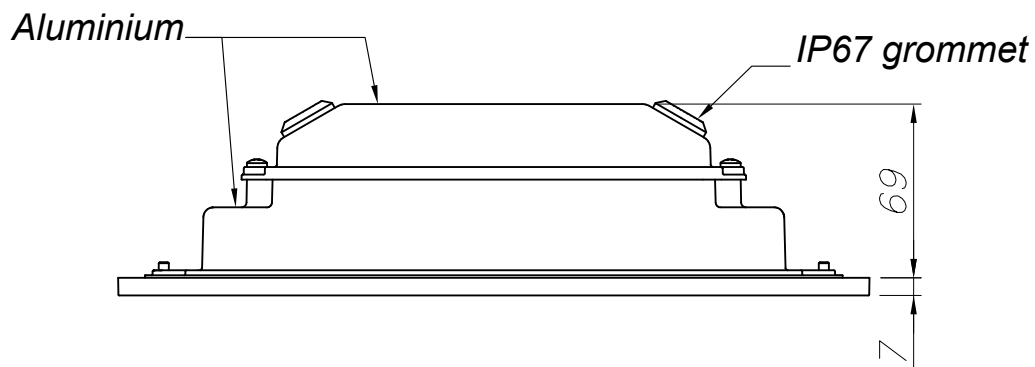

05-E051-14-CL

V0

MICENAS Pro Wall recessed**Description**

Wall recessed

For frontal lighting. Includes flush-mounting box. Suitable for installation in marine environments. Includes 2 cable outlets to facilitate chain mounting. Structure material: Aluminium. Structure finish: White. Diffuser material: Glass. Diffuser finish: Matt. UV protection. Warranty: 5 Years.

Logistics

Energy Efficiency: LED A++

EAN Code: 8435526892983

Net Weight (Kg): 0.000

Packing: 90 x 310 x 90

The photograph may not match the reference exactly. Please read the product description to identify the finish.

1

2

Ømin=5mm
Ømax=10mm

3

4

5

6