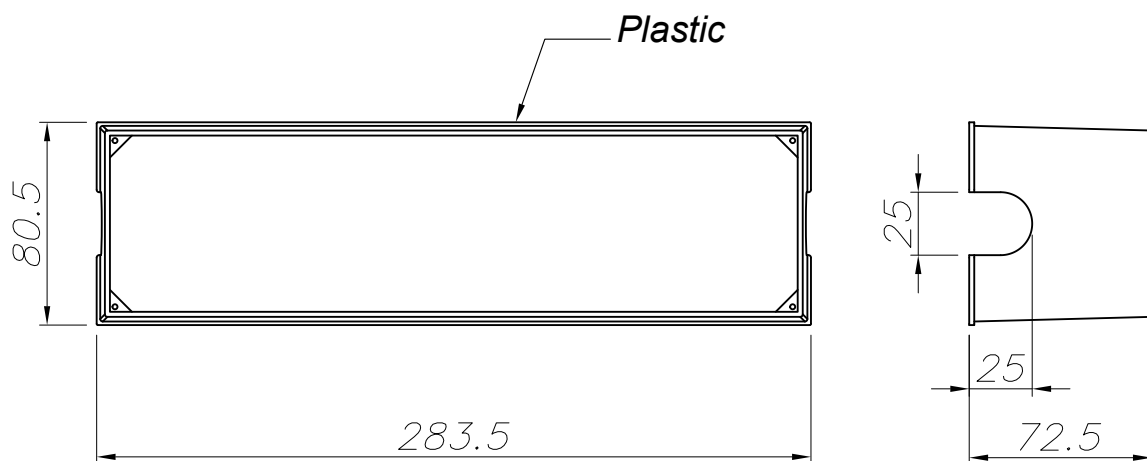

Logistics

Energy Efficiency: LED A++

EAN Code: 8435526892983

Net Weight (Kg): 0.000

Packing: 90 x 310 x 90

The photograph may not match the reference exactly. Please read the product description to identify the finish.

1

2

Ømin=5mm
Ømax=10mm

3

4

5

6