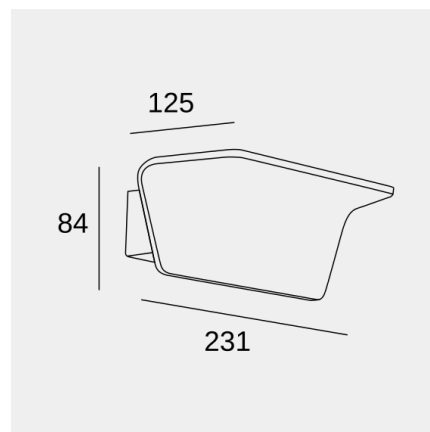

Neu Rectangular

Wall fixture Neu Rectangular LED 29 LED warm-white 3000K ON-OFF White 2342lm

Technical features

Luminaire total power: 29W
 Real lumens: 2342
 Real lm/W: 81
 Correlated Colour Temperature (CCT): LED warm-white 3000K
 Lens / reflector angle: HORIZONTAL 111°
 Structure material: Aluminium
 Structure finish: White
 Driver Brand: HEP
 Voltage / frequency: 220-240V/50-60Hz
 Dimming protocol: ON-OFF
 Power Factor: 0.90
 Useful life: 50,000h L80B20
 Warranty: 5 años
 Easily recyclable luminaire

Luminotechnic features

CRI: 93
 MacAdam steps: 3
 Photobiological risk: RG1

Lampholder	Quantity	Light source power (W)
LED	1	25.5W

Image may not match reference. LedsC4 reserves the right to amend any of the product's components. The data related to flux, power and colour temperature may be subject to changes made by the manufacturer.

Neu Rectangular

Wall fixture Neu Rectangular LED 29 LED warm-white 3000K ON-OFF White 2342lm

Logistics

x 12

Net weight (kg): 0.95

Packaged weight (kg): 1.22

Packaging: 255mm x 100mm x 145mm

Image may not match reference. LedsC4 reserves the right to amend any of the product's components. The data related to flux, power and colour temperature may be subject to changes made by the manufacturer.