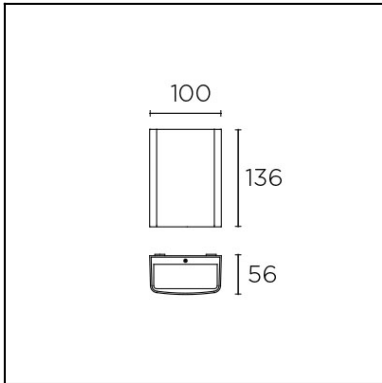

Download photometric file .ldt /.ies