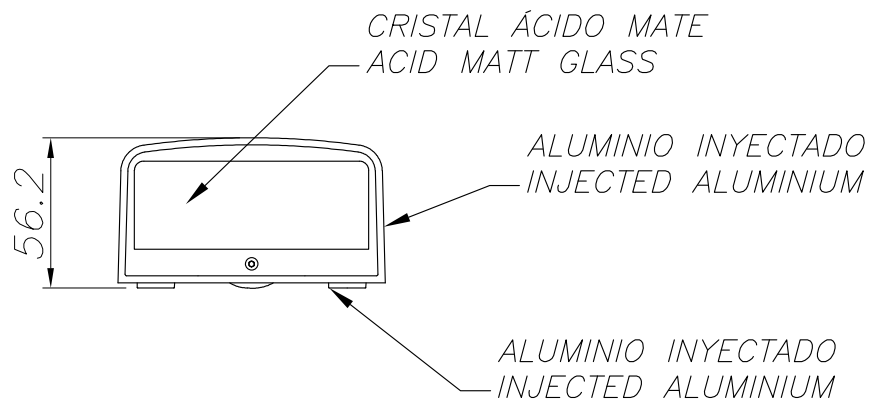

PLANTILLA DE INSTALACIÓN
INSTALLATION TEMPLATE