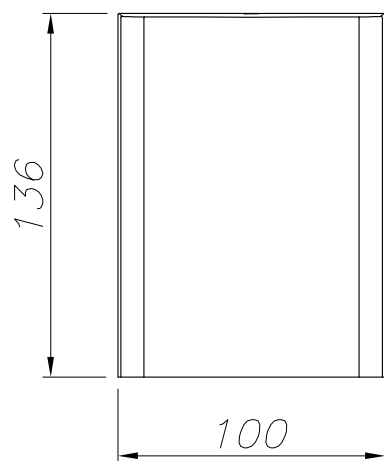

PLANTILLA DE INSTALACIÓN
INSTALLATION TEMPLATE