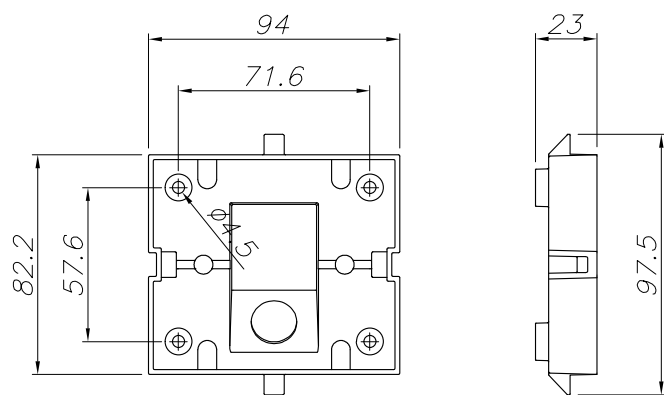

PLANTILLA DE INSTALACIÓN
INSTALLATION TEMPLATE