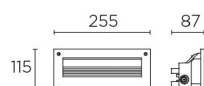

Micenas LED Rectangular Recessed wall lighting

Designer: LEDS C4

**Description**

Wall recessed for outdoor use.

For frontal lighting and downlighting. Includes flush-mounting box. Includes 2 cable outlets to facilitate chain mounting. Structure material: Aluminium. Structure finish: Grey. Diffuser material: Glass. Diffuser finish: Matt. UV protection. Warranty: 5 Years. Ta max: 50°C.

Finish

Grey
Matt

Material

Aluminium
Glass

**TECHNICAL CHARACTERISTICS****Light source**

Light source: LED LEXTAR
Output (W): 5.5W
Total power consumption (W): 6.6
Color temperature: LED warm-white
3000K
CRI: 80
Photobiological risk: RG0
Real Lumen: 128
Qty Leds: 15
Lm/Real W: 19
Life Time: 50.000h L80B20
Bin / Grup: V0
MacAdam steps: 3
UGR: 6.8