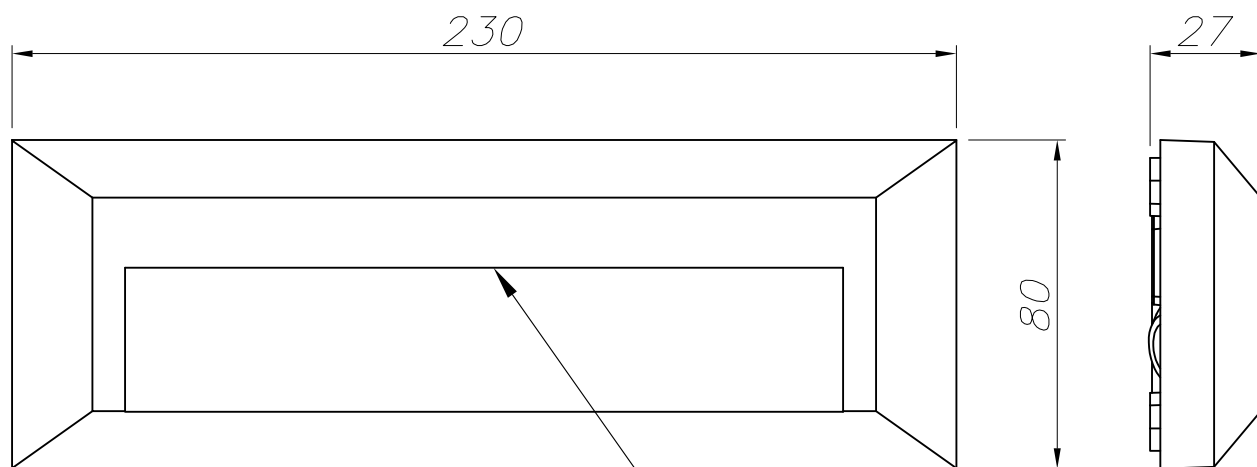

Logistics

Energy Efficiency: LED A++
EAN Code: 8435381434960
Net Weight (Kg): 0.360
Weight in Kg (packaged): 0.458
Packing: 240 x 90 x 75
Masterbox: 16

The photograph may not match the reference exactly. Please read the product description to identify the finish.