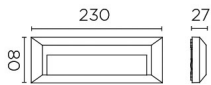

KÖSSEL Wall fixture

Description

Wall fixture for outdoor use.

For frontal lighting and downlighting. Includes filters to emulate warm light. Specially designed to conceal all mounting screws. Includes easily interchangeable decorative front panels in various finishes. Suitable for installation in marine environments. Includes 2 cable outlets to facilitate chain mounting. Structure material: Polycarbonate + ABS. Structure finish: White. Diffuser material: Polycarbonate. Diffuser finish: Transparent. UV protection. Warranty: 2 Years. Total years including extended warranty: No.