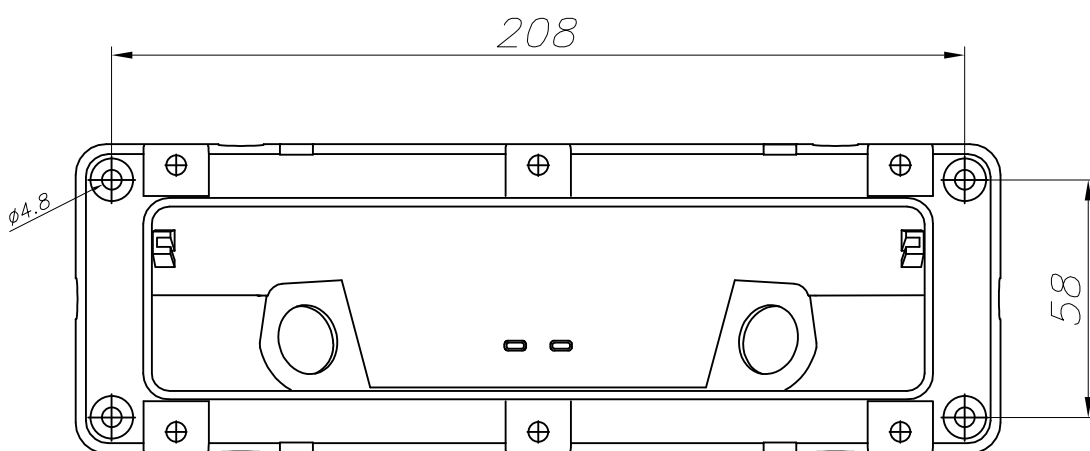

PLANTILLA DE INSTALACIÓN
INSTALLATION TEMPLATE