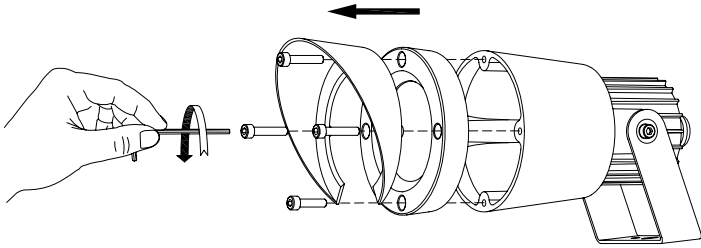

HUBBLE GU10 Aluminium Spotlight

Designer: Francesc Vilaró

**Description**

Spotlight for outdoor use.

With adjustable lighting positioning. Includes visor. Adjustable light source. Structure material: High purity aluminium. Structure finish: Urban grey. Diffuser material: Glass. Diffuser finish: Tempered. UV protection. Warranty: 5 Years.

Finish

Urban grey
Tempered

Material

High purity aluminium
Glass

**TECHNICAL CHARACTERISTICS****Light source**

Lampholder: 1 x GU10
Output (W): MAX 50W
Total power consumption (W): 50
Lamp maximum dimension: 80/ mm
Quantity: 1

The photograph may not match the reference exactly. Please read the product description to identify the finish.

OPTIONAL ACCESSORIES

71-9487-Z5-Z5

3x1 Pole

Structure material: Galvanized steel
Dimensions: 0 x x 830
Net Weight (Kg): 0.000

71-9746-05-05

Attachment

Structure material: Polycarbonate
Net Weight (Kg): 0.110

71-9487-Z5-Z5V1

Structure material: Galvanized steel
Net Weight (Kg): 0.790

PLANTILLA DE INSTALACIÓN
INSTALLATION TEMPLATE

①