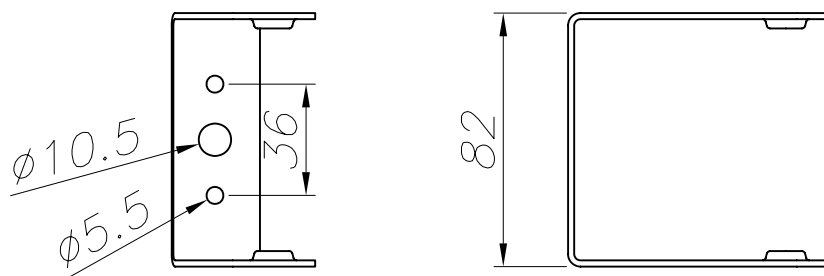

Finish

Urban grey
Tempered

Material

High purity aluminium
Glass

**TECHNICAL CHARACTERISTICS****Light source**

Lampholder: 1 x GU10
Output (W): MAX 50W
Total power consumption (W): 50
Lamp maximum dimension: 80/ mm
Quantity: 1

The photograph may not match the reference exactly. Please read the product description to identify the finish.

OPTIONAL ACCESSORIES

71-9487-Z5-Z5

3x1 Pole

Structure material: Galvanized steel
Dimensions: 0 x x 830
Net Weight (Kg): 0.000

71-9746-05-05

Attachment

Structure material: Polycarbonate
Net Weight (Kg): 0.110

71-9487-Z5-Z5V1

Structure material: Galvanized steel
Net Weight (Kg): 0.790

PLANTILLA DE INSTALACIÓN
INSTALLATION TEMPLATE

①