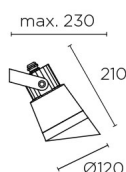

Finish

Urban grey
Tempered

Material

High purity aluminium
Glass

**TECHNICAL CHARACTERISTICS****Light source**

Lampholder: 1 x GU10
Output (W): MAX 50W
Total power consumption (W): 50
Lamp maximum dimension: 80/ mm
Quantity: 1

Luminaire

Double cable exit: No
Drainage: No
Uv Protection: Yes
Warranty: 5 Years

Logistics

Energy Efficiency: NO BULB
EAN Code: 8435111075005
Net Weight (Kg): 0.680
Weight in Kg (packaged): 0.851
Packing: 190 x 165 x 110
Masterbox: 8

The photograph may not match the reference exactly. Please read the product description to identify the finish.

OPTIONAL ACCESSORIES

71-9487-Z5-Z5

3x1 Pole

Structure material: Galvanized steel
Dimensions: 0 x x 830
Net Weight (Kg): 0.000