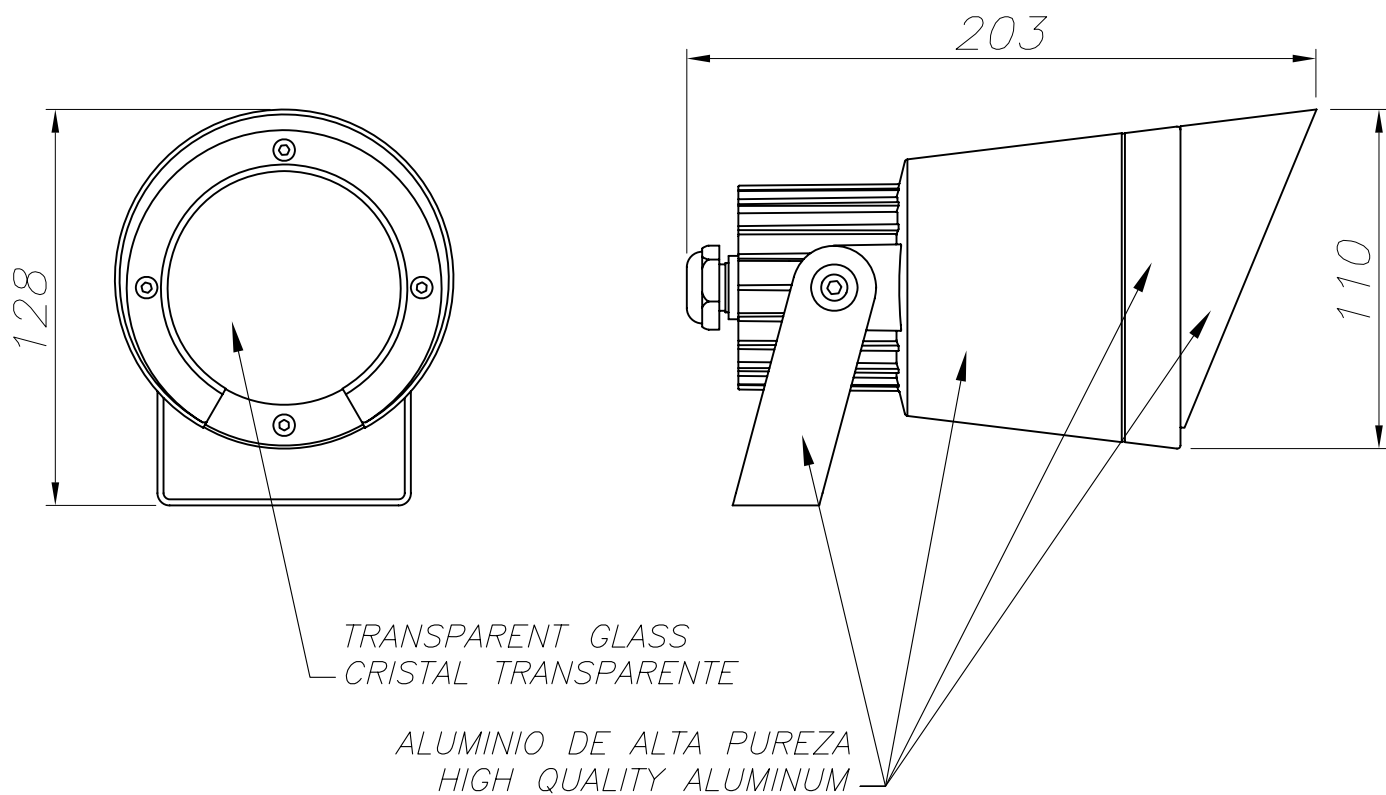

Finish

Urban grey
Tempered

Material

High purity aluminium
Glass

**TECHNICAL CHARACTERISTICS****Light source**

Lampholder: 1 x GU10
Output (W): MAX 50W
Total power consumption (W): 50
Lamp maximum dimension: 80/ mm
Quantity: 1

Luminaire

Double cable exit: No
Drainage: No
Uv Protection: Yes
Warranty: 5 Years

Logistics

Energy Efficiency: NO BULB
EAN Code: 8435111075005
Net Weight (Kg): 0.680
Weight in Kg (packaged): 0.851
Packing: 190 x 165 x 110
Masterbox: 8

The photograph may not match the reference exactly. Please read the product description to identify the finish.

OPTIONAL ACCESSORIES

71-9487-Z5-Z5

3x1 Pole

Structure material: Galvanized steel
Dimensions: 0 x x 830
Net Weight (Kg): 0.000

71-9746-05-05

Attachment

Structure material: Polycarbonate
Net Weight (Kg): 0.110

71-9487-Z5-Z5V1

Structure material: Galvanized steel
Net Weight (Kg): 0.790

PLANTILLA DE INSTALACIÓN
INSTALLATION TEMPLATE

①