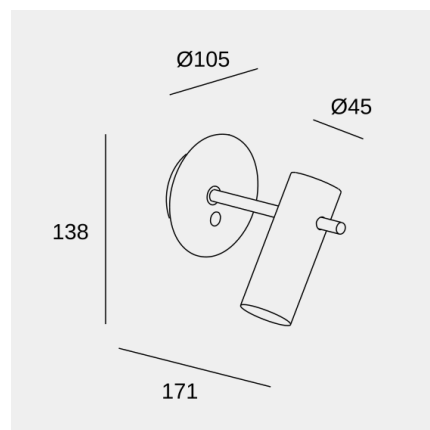

### Technical features

Luminaire total power: 15W

Structure material: Aluminium

Structure finish: Black

Recommended light bulb: E27

Voltage / frequency: 100-240V/50-60Hz

Warranty: 5 años

Easily recyclable luminaire

### Luminotechnic features

Lampholder	Quantity	Light source power (W)
E27	1	Max. power 15W

Image may not match reference. LedsC4 reserves the right to amend any of the product's components. The data related to flux, power and colour temperature may be subject to changes made by the manufacturer.

## Logistics

x 20

Net weight (kg): 0.74

Packaged weight (kg): 0.91

Packaging: 130mm x 135mm x 195mm