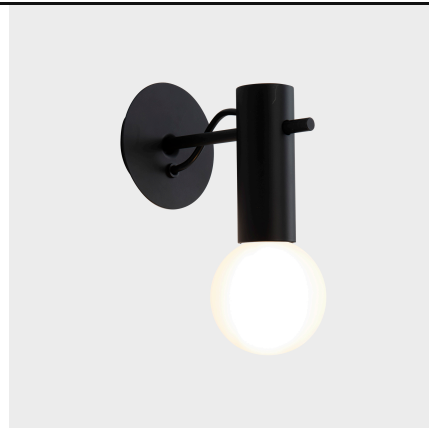

## Nude

Nahtrang Design

Wall fixture Nude E27 15 Black

### Technical features

Luminaire total power: 15W

Structure material: Aluminium

Structure finish: Black

Recommended light bulb: E27

Voltage / frequency: 100-240V/50-60Hz

Warranty: 5 años

Easily recyclable luminaire

### Luminotechnic features

Lampholder	Quantity	Light source power (W)
E27	1	Max. power 15W

Image may not match reference. LedsC4 reserves the right to amend any of the product's components. The data related to flux, power and colour temperature may be subject to changes made by the manufacturer.