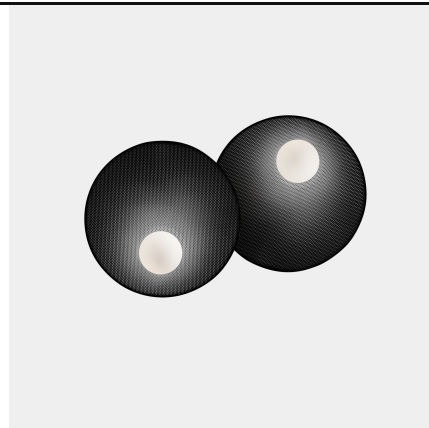

### Technical features

Luminaire total power: 18W

Structure material: Aluminium, Steel

Structure finish: Black

Diffuser material: Glass

Diffuser finish: Opal

Max. size of light bulb: 90/50 mm

Recommended light bulb: E14

### Luminotechnic features

Lampholder	Quantity	Light source power (W)
E14	2	Max. power 9W

Image may not match reference. LedsC4 reserves the right to amend any of the product's components. The data related to flux, power and colour temperature may be subject to changes made by the manufacturer.