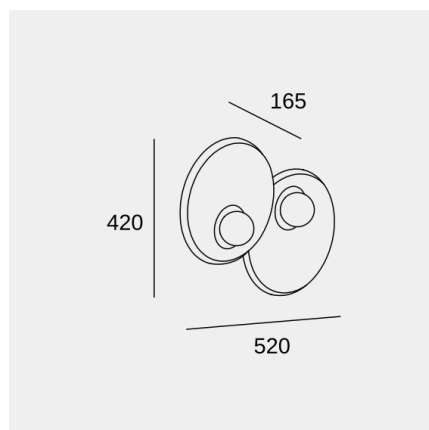

### Technical features

Luminaire total power: 18W

Structure material: Aluminium, Steel

Structure finish: Black

Diffuser material: Glass

Diffuser finish: Opal

Max. size of light bulb: 90/50 mm

Recommended light bulb: E14

### Luminotechnic features

Lampholder	Quantity	Light source power (W)
E14	2	Max. power 9W

Image may not match reference. LedsC4 reserves the right to amend any of the product's components. The data related to flux, power and colour temperature may be subject to changes made by the manufacturer.

## Trip Double $\varnothing$ 300mm / $\varnothing$ 300mm

Nahtrang Design

Wall fixture Trip Double  $\varnothing$ 300mm /  $\varnothing$ 300mm E14 18 Black

### Logistics

x 1

Net weight (kg): 0.88

Packaged weight (kg): 2.45

Packaging: 360mm x 370mm x  
180mm

Image may not match reference. LedsC4 reserves the right to amend any of the product's components. The data related to flux, power and colour temperature may be subject to changes made by the manufacturer.