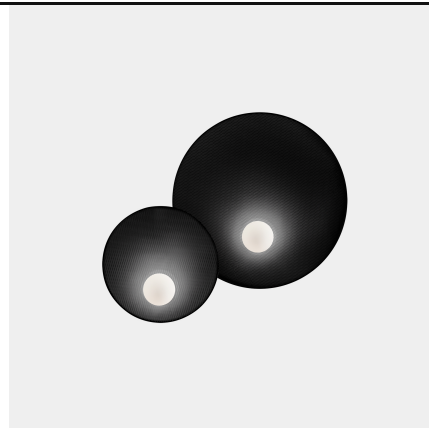

## Trip Double ø460mm / ø300mm

Nahtrang Design

Wall fixture Trip Double ø460mm / ø300mm E14 18 Black

### Technical features

Luminaire total power: 18W

Structure material: Aluminium, Steel

Structure finish: Black

Diffuser material: Glass

Diffuser finish: Opal

Max. size of light bulb: 90/50 mm

Recommended light bulb: E14

### Luminotechnic features

Lampholder	Quantity	Light source power (W)
E14	2	Max. power 9W

Image may not match reference. LedsC4 reserves the right to amend any of the product's components. The data related to flux, power and colour temperature may be subject to changes made by the manufacturer.