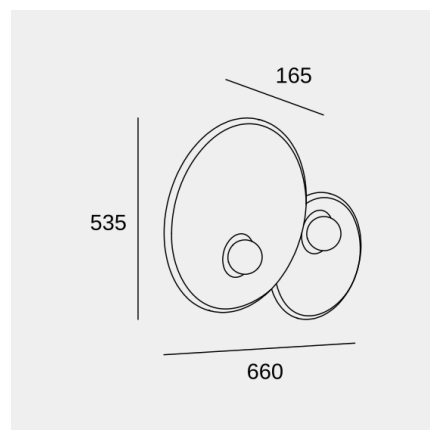

### Technical features

Luminaire total power: 18W

Structure material: Aluminium, Steel

Structure finish: Black

Diffuser material: Glass

Diffuser finish: Opal

Max. size of light bulb: 90/50 mm

Recommended light bulb: E14

### Luminotechnic features

Lampholder	Quantity	Light source power (W)
E14	2	Max. power 9W

Image may not match reference. LedsC4 reserves the right to amend any of the product's components. The data related to flux, power and colour temperature may be subject to changes made by the manufacturer.

## Trip Double $\varnothing$ 460mm / $\varnothing$ 300mm

Nahtrang Design

Wall fixture Trip Double  $\varnothing$ 460mm /  $\varnothing$ 300mm E14 18 Black

### Logistics

x 1

Net weight (kg): 1.59

Packaged weight (kg): 4.21

Packaging: 520mm x 530mm x  
290mm

Image may not match reference. LedsC4 reserves the right to amend any of the product's components. The data related to flux, power and colour temperature may be subject to changes made by the manufacturer.