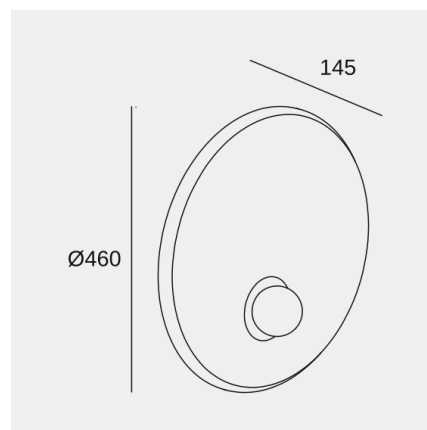

Trip Ø460mm

Nahtrang Design

Wall fixture Trip Ø460mm E14 9 Black

Technical features

Luminaire total power: 9W

Structure material: Aluminium, Steel

Structure finish: Black

Diffuser material: Glass

Diffuser finish: Opal

Max. size of light bulb: 90/50 mm

Recommended light bulb: E14

Voltage / frequency: 100-240V/50-60Hz

Warranty: 5 años

Easily recyclable luminaire

Luminotechnic features

Lampholder	Quantity	Light source power (W)
E14	1	Max. power 9W

Trip Ø460mm

Nahtrang Design

Wall fixture Trip ø460mm E14 9 Black

Logistics

x 1

Net weight (kg): 1.1

Packaged weight (kg): 3.24

Packaging: 520mm x 530mm x
290mm