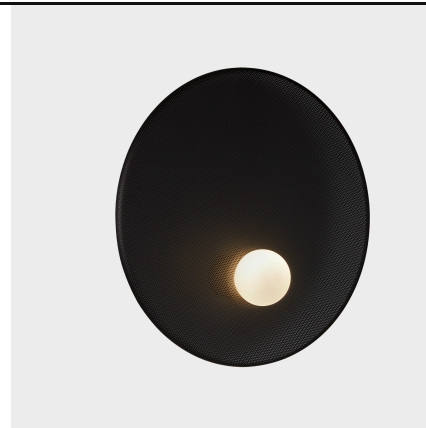

Trip Ø460mm

Nahtrang Design

Wall fixture Trip Ø460mm E14 9 Black

Technical features

Luminaire total power: 9W

Structure material: Aluminium, Steel

Structure finish: Black

Diffuser material: Glass

Diffuser finish: Opal

Max. size of light bulb: 90/50 mm

Recommended light bulb: E14

Voltage / frequency: 100-240V/50-60Hz

Warranty: 5 años

Easily recyclable luminaire

Luminotechnic features

Lampholder	Quantity	Light source power (W)
E14	1	Max. power 9W