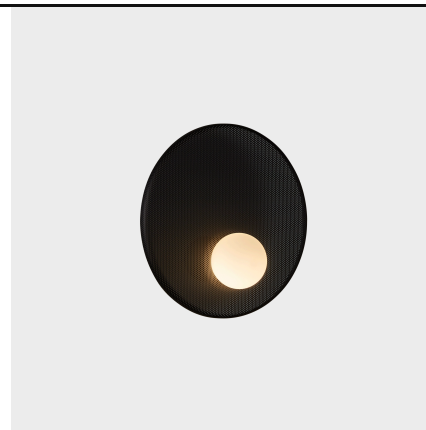

### Technical features

Luminaire total power: 9W

Structure material: Aluminium, Steel

Structure finish: Black

Diffuser material: Glass

Diffuser finish: Opal

Max. size of light bulb: 90/50 mm

Recommended light bulb: E14

### Luminotechnic features

Lampholder	Quantity	Light source power (W)
E14	1	Max. power 9W

Image may not match reference. LedsC4 reserves the right to amend any of the product's components. The data related to flux, power and colour temperature may be subject to changes made by the manufacturer.