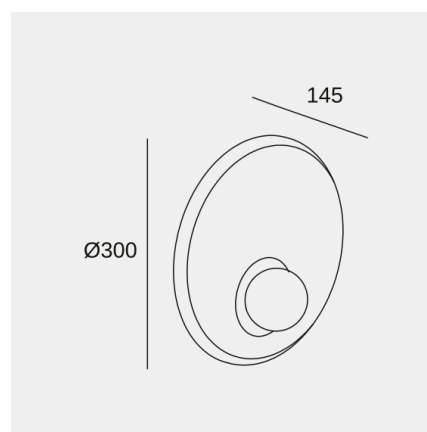

### Technical features

Luminaire total power: 9W

Structure material: Aluminium, Steel

Structure finish: Black

Diffuser material: Glass

Diffuser finish: Opal

Max. size of light bulb: 90/50 mm

Recommended light bulb: E14

### Luminotechnic features

Lampholder	Quantity	Light source power (W)
E14	1	Max. power 9W

Image may not match reference. LedsC4 reserves the right to amend any of the product's components. The data related to flux, power and colour temperature may be subject to changes made by the manufacturer.

## Trip ø300mm

Nahtrang Design

Wall fixture Trip ø300mm E14 9 Black

### Logistics

x 1

Net weight (kg): 0.7

Packaged weight (kg): 1.78

Packaging: 360mm x 370mm x  
180mm