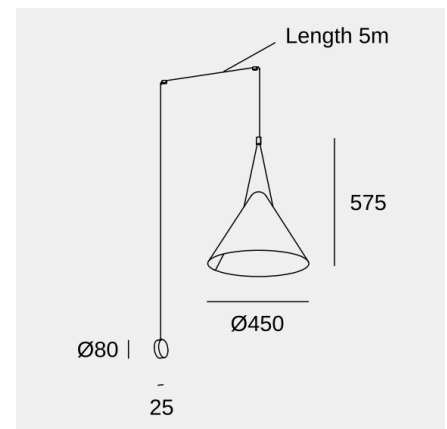

Super Attic

Nahtrang Design

Wall fixture Super Attic E27 15 Black

Technical features

Luminaire total power: 15W

Structure material: Aluminium

Structure finish: Black

Max. size of light bulb: NA/100 mm

Recommended light bulb: E27

Voltage / frequency: 100-240V/50-60Hz

Warranty: 5 años

Easily recyclable luminaire

Luminotechnic features

Lampholder	Quantity	Light source power (W)	Correlated Colour Temperature (CCT)
E27	1	Max. power 15W	-

Image may not match reference. LedsC4 reserves the right to amend any of the product's components. The data related to flux, power and colour temperature may be subject to changes made by the manufacturer.