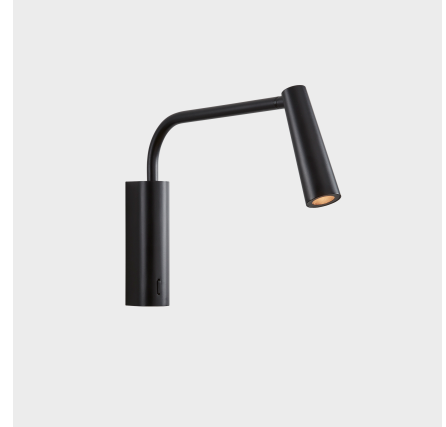

Gamma Extend

Josep Patsi

Reading lights Gamma Extend LED 3.2 LED warm-white 2700K ON-OFF Black 137lm

Technical features

- Luminaire total power: 3.2W
- Real lumens: 137
- Real lm/W: 43
- Correlated Colour Temperature (CCT): LED warm-white 2700K
- Lens / reflector angle: MEDIUM 31°
- UGR: <=16
- Structure material: Aluminium
- Structure finish: Black
- Driver Brand: HEP
- Voltage / frequency: 100-277V/50-60Hz
- Dimming protocol: ON-OFF
- Power Factor: 0.60
- Useful life: 50,000h L80B20
- Warranty: 5 años
- Easily recyclable luminaire

Luminotechnic features

- CRI: 90
- MacAdam steps: 3
- Photobiological risk: RG2
- UGR crosswise: 14.3
- UGR lengthwise: 14.2

Lampholder	Quantity	Light source power (W)
LED	1	2.1W

Image may not match reference. LedsC4 reserves the right to amend any of the product's components. The data related to flux, power and colour temperature may be subject to changes made by the manufacturer.

Gamma Extend

Josep Patsi

Reading lights Gamma Extend LED 3.2 LED warm-white 2700K ON-OFF Black 137lm

Logistics

x 8

Net weight (kg): 0.53

Packaged weight (kg): 0.88

Packaging: 250mm x 80mm x 310mm