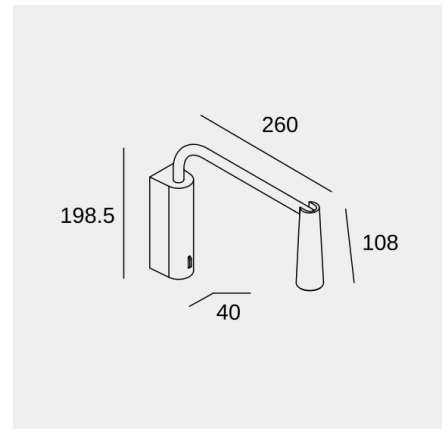

Gamma Extend

Josep Patsi

Reading lights Gamma Extend LED 3.2 LED warm-white 2700K ON-OFF Black 137lm

Technical features

- Luminaire total power: 3.2W
- Real lumens: 137
- Real lm/W: 43
- Correlated Colour Temperature (CCT): LED warm-white 2700K
- Lens / reflector angle: MEDIUM 31°
- UGR: <=16
- Structure material: Aluminium
- Structure finish: Black
- Driver Brand: HEP
- Voltage / frequency: 100-277V/50-60Hz
- Dimming protocol: ON-OFF
- Power Factor: 0.60
- Useful life: 50,000h L80B20
- Warranty: 5 años
- Easily recyclable luminaire

Luminotechnic features

- CRI: 90
- MacAdam steps: 3
- Photobiological risk: RG2
- UGR crosswise: 14.3
- UGR lengthwise: 14.2

Lampholder	Quantity	Light source power (W)
LED	1	2.1W

Image may not match reference. LedsC4 reserves the right to amend any of the product's components. The data related to flux, power and colour temperature may be subject to changes made by the manufacturer.

Gamma Extend

Josep Patsi

Reading lights Gamma Extend LED 3.2 LED warm-white 2700K ON-OFF Black 137lm

Logistics

x 8

Net weight (kg): 0.53

Packaged weight (kg): 0.88

Packaging: 250mm x 80mm x 310mm