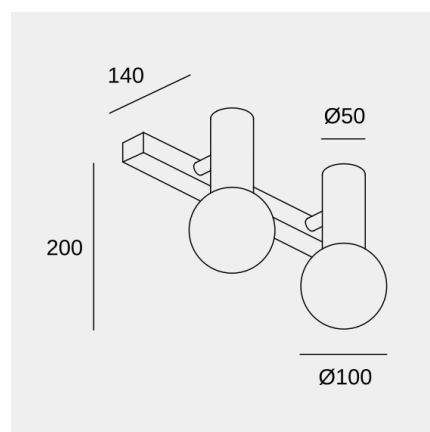

Mist Double

Nahtrang Design

Bath IP44 Mist Double E14 18 Chrome 478lm

Technical features

Luminaire total power: 18W

Structure material: Steel

Structure finish: Chrome

Diffuser material: Glass

Diffuser finish: Opal white

Max. size of light bulb: 97/35 mm

Recommended light bulb: E14

Voltage / frequency: 100-240V/50-60Hz

Warranty: 5 años

Easily recyclable luminaire

Luminotechnic features

Lampholder	Quantity	Light source power (W)
E14	2	Max. power 9W

Mist Double

Nahtrang Design

Bath IP44 Mist Double E14 18 Chrome 478lm

Logistics

x 6

Net weight (kg): 1.37

Packaged weight (kg): 1.92

Packaging: 400mm x 180mm x 135mm