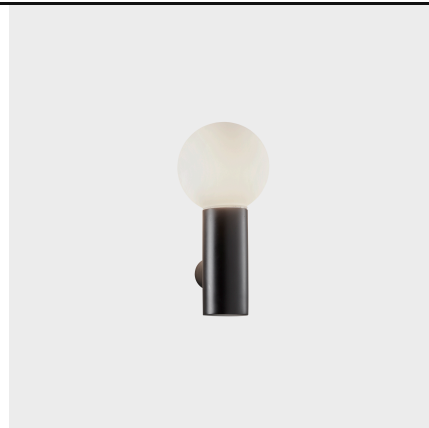

Mist Single

Nahtrang Design

Bath IP44 Mist Single E14 9 Black

Technical features

Luminaire total power: 9W

Structure material: Steel

Structure finish: Black

Diffuser material: Glass

Diffuser finish: Opal white

Max. size of light bulb: 97/35 mm

Recommended light bulb: E14

Voltage / frequency: 100-240V/50-60Hz

Warranty: 5 años

Easily recyclable luminaire

Luminotechnic features

Lampholder	Quantity	Light source power (W)
E14	1	Max. power 9W