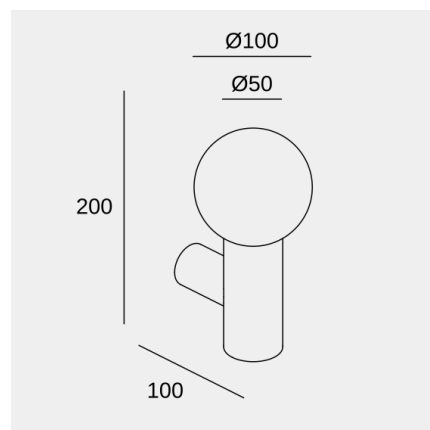

Mist Single

Nahtrang Design

Bath IP44 Mist Single E14 9 Black

Technical features

Luminaire total power: 9W

Structure material: Steel

Structure finish: Black

Diffuser material: Glass

Diffuser finish: Opal white

Max. size of light bulb: 97/35 mm

Recommended light bulb: E14

Voltage / frequency: 100-240V/50-60Hz

Warranty: 5 años

Easily recyclable luminaire

Luminotechnic features

Lampholder	Quantity	Light source power (W)
E14	1	Max. power 9W

Mist Single

Nahtrang Design

Bath IP44 Mist Single E14 9 Black

Logistics

x 12

Net weight (kg): 0.44

Packaged weight (kg): 0.71

Packaging: 180mm x 140mm x 145mm