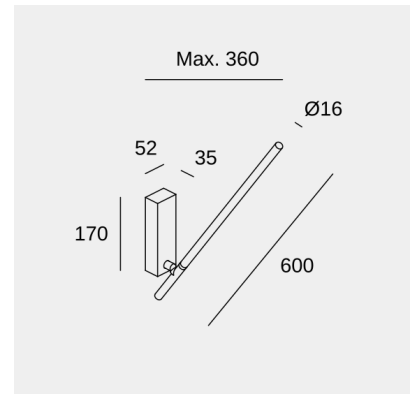

Tubs

Nahrang Design

Wall fixture Tubs LED 14.1 LED warm-white 3000K ON-OFF Black 428lm

Technical features

- Luminaire total power: 14.1W
- Real lumens: 428
- Real lm/W: 30
- Correlated Colour Temperature (CCT): LED warm-white 3000K
- Lens / reflector angle: HORIZONTAL 125°
- Structure material: Steel, Aluminium
- Structure finish: Black
- Diffuser material: Polycarbonate
- Diffuser finish: Opal
- Driver Brand: HEP
- Voltage / frequency: 220-240V/50-60Hz
- Dimming protocol: ON-OFF
- Power Factor: 0.90
- THD%: 20
- Useful life: 50,000h L80B20
- Warranty: 5 años

Luminotechnic features

- CRI: 90
- MacAdam steps: 3
- Photobiological risk: RGO

Lampholder	Quantity	Light source power (W)	Correlated Colour Temperature (CCT)
LED	1	11.5W	LED warm-white 3000K

Image may not match reference. LedsC4 reserves the right to amend any of the product's components. The data related to flux, power and colour temperature may be subject to changes made by the manufacturer.

Tubs

Nahtrang Design

Wall fixture Tubs LED 14.1 LED warm-white 3000K ON-OFF Black 428lm

Logistics

x 16

Net weight (kg): 0.62

Packaged weight (kg): 1.47

Packaging: 135mm x 130mm x 710mm