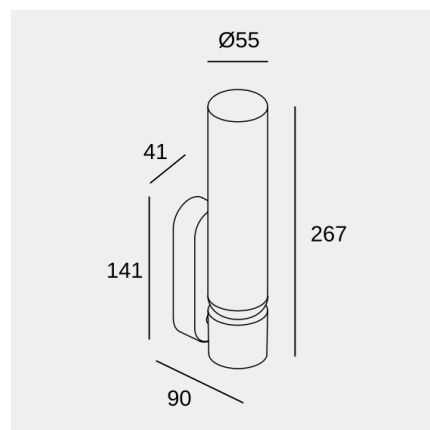

### Technical features

Luminaire total power: 10.5W

Real lumens: 563

Real lm/W: 54

Correlated Colour Temperature (CCT): LED warm-white 3000K

Structure material: Aluminium

Structure finish: Black

Diffuser material: Glass

### Luminotechnic features

CRI: 90

MacAdam steps: 3

Photobiological risk: RG2

UGR crosswise: 20.5

UGR lengthwise: 16.4

Lampholder	Quantity	Light source power (W)
LED	1	9W

Image may not match reference. LedsC4 reserves the right to amend any of the product's components. The data related to flux, power and colour temperature may be subject to changes made by the manufacturer.

### Logistics

x 8

Net weight (kg): 0.54

Packaged weight (kg): 0.91

Packaging: 220mm x 120mm x  
290mm