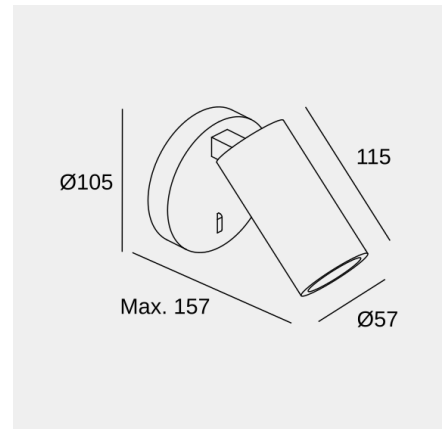

Simply

Josep Patsi

Wall fixture Simply GU10 8 Black 317lm

Technical features

Luminaire total power: 8W

Lens / reflector angle: MEDIUM 35°

Structure material: Aluminium, Steel

Structure finish: Black

Recommended light bulb: GU10

Voltage / frequency: 100-240V/50-60Hz

Warranty: 5 años

Easily recyclable luminaire

Luminotechnic features

Lampholder	Quantity	Light source power (W)
GU10	1	Max. power 8W

Photometric test performed with a standard bulb

Simply

Josep Patsi

Wall fixture Simply GU10 8 Black 317lm

Logistics

x 20

Net weight (kg): 0.52

Packaged weight (kg): 0.64

Packaging: 135mm x 115mm x 125mm