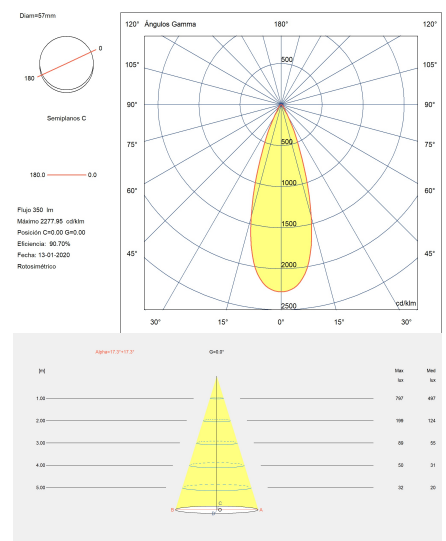

Simply

Josep Patsi

Wall fixture Simply GU10 8 Black 317lm

Technical features

Luminaire total power: 8W

Lens / reflector angle: MEDIUM 35°

Structure material: Aluminium, Steel

Structure finish: Black

Recommended light bulb: GU10

Voltage / frequency: 100-240V/50-60Hz

Warranty: 5 años

Easily recyclable luminaire

Luminotechnic features

Lampholder	Quantity	Light source power (W)
GU10	1	Max. power 8W

Photometric test performed with a standard bulb

Image may not match reference. LedsC4 reserves the right to amend any of the product's components. The data related to flux, power and colour temperature may be subject to changes made by the manufacturer.