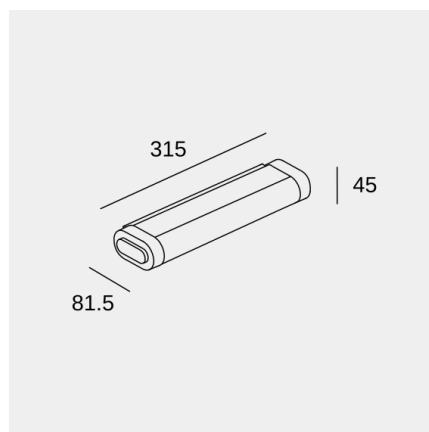

Toi LED Small

Manel Llusçà

Bath IP44 Toi LED Small LED 8.7 LED warm-white 3000K ON-OFF Chrome 661lm

Technical features

Luminaire total power: 8.7W
 Real lumens: 661
 Real lm/W: 76
 Correlated Colour Temperature (CCT): LED warm-white 3000K
 Structure material: Aluminium
 Structure finish: Chrome
 Diffuser material: Polycarbonate
 Diffuser finish: Sandblasted
 Driver Brand: TCI
 Voltage / frequency: 220-240V/50-60Hz
 Dimming protocol: ON-OFF
 Power Factor: 0.50
 Useful life: 50,000h L80B20
 Warranty: 5 años

Luminotechnic features

CRI: 80
 MacAdam steps: 3
 Photobiological risk: RG1
 UGR crosswise: 24.7
 UGR lengthwise: 21.1

Lampholder	Quantity	Light source power (W)
LED	1	6.7W

Image may not match reference. LedsC4 reserves the right to amend any of the product's components. The data related to flux, power and colour temperature may be subject to changes made by the manufacturer.

Toi LED Small

Manel Llusçà

Bath IP44 Toi LED Small LED 8.7 LED warm-white 3000K ON-OFF Chrome 661lm

Logistics

x 8

Net weight (kg): 0.57

Packaged weight (kg): 0.81

Packaging: 140mm x 100mm x 380mm