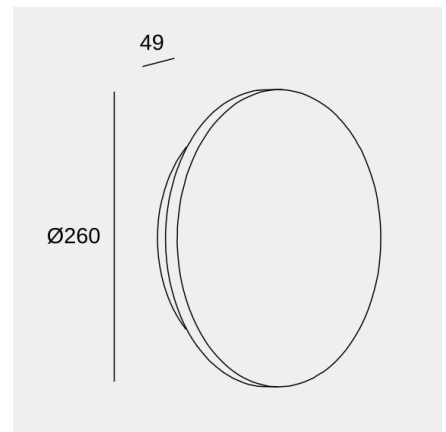

Ges Deco Round ø260mm

Wall fixture Ges Deco Round ø260mm LED 9.1 LED warm-white 3000K ON-OFF White 665lm

Technical features

Luminaire total power: 9.1W
 Real lumens: 665
 Real lm/W: 73
 Correlated Colour Temperature (CCT): LED warm-white 3000K
 Structure material: Steel, Plaster
 Structure finish: White
 Diffuser material: Acrylic
 Diffuser finish: Sandblasted
 Driver Brand: HEP
 Voltage / frequency: 100-240V/50-60Hz
 Dimming protocol: ON-OFF
 Power Factor: 0.50
 Useful life: 50,000h L80B20
 Warranty: 5 años

Luminotechnic features

CRI: 80
 MacAdam steps: 3
 Photobiological risk: RG0
 UGR crosswise: 27.1
 UGR lengthwise: 26.9

Lampholder	Quantity	Light source power (W)
LED	1	7.2W

Image may not match reference. LedsC4 reserves the right to amend any of the product's components. The data related to flux, power and colour temperature may be subject to changes made by the manufacturer.

Ges Deco Round ø260mm

Wall fixture Ges Deco Round ø260mm LED 9.1 LED warm-white 3000K ON-OFF White 665lm

Logistics

x 8

Net weight (kg): 1.9

Packaged weight (kg): 2.3

Packaging: 310mm x 310mm x 100mm

Image may not match reference. LedsC4 reserves the right to amend any of the product's components. The data related to flux, power and colour temperature may be subject to changes made by the manufacturer.