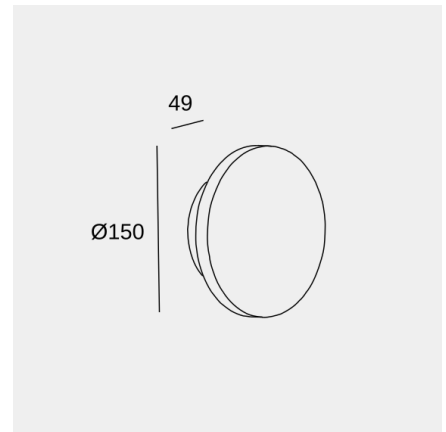

Ges Deco Round ø150mm

Wall fixture Ges Deco Round ø150mm LED 4 LED warm-white 3000K ON-OFF White 386lm

Technical features

Luminaire total power: 4W
 Real lumens: 386
 Real lm/W: 97
 Correlated Colour Temperature (CCT): LED warm-white 3000K
 Structure material: Steel, Plaster
 Structure finish: White
 Diffuser material: Acrylic
 Diffuser finish: Sandblasted
 Driver Brand: HEP
 Voltage / frequency: 100-277V/50-60Hz
 Dimming protocol: ON-OFF
 Power Factor: 0.50
 Useful life: 50,000h L80B20
 Warranty: 5 años

Luminotechnic features

CRI: 80
 MacAdam steps: 3
 Photobiological risk: RG0
 UGR crosswise: 28.4
 UGR lengthwise: 28.7

Lampholder	Quantity	Light source power (W)
LED	1	3W

Image may not match reference. LedsC4 reserves the right to amend any of the product's components. The data related to flux, power and colour temperature may be subject to changes made by the manufacturer.

Ges Deco Round ø150mm

Wall fixture Ges Deco Round ø150mm LED 4 LED warm-white 3000K ON-OFF White 386lm

Logistics

x 16

Net weight (kg): 0.72

Packaged weight (kg): 0.89

Packaging: 200mm x 200mm x
100mm

Image may not match reference. LedsC4 reserves the right to amend any of the product's components. The data related to flux, power and colour temperature may be subject to changes made by the manufacturer.