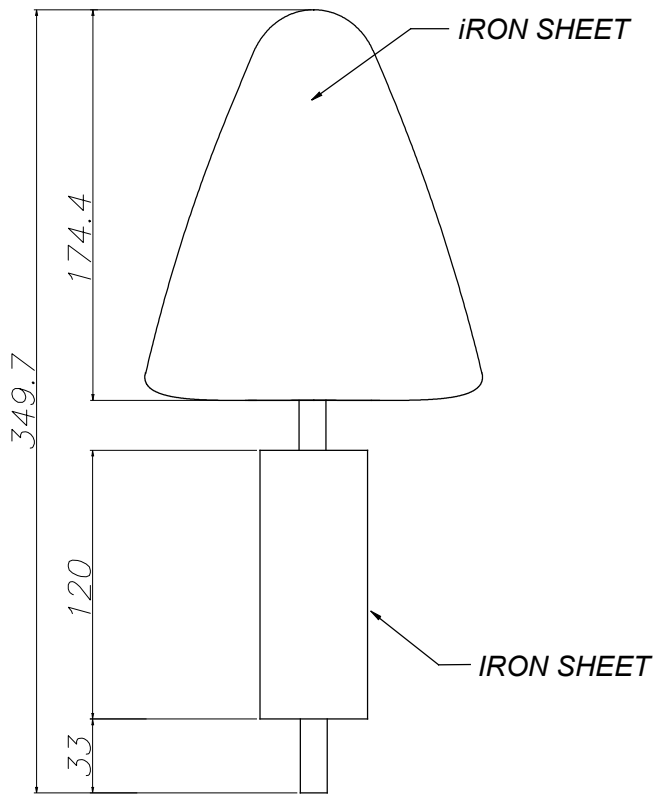

**Finish**

Black  
Golden

**Material**

Steel

**TECHNICAL CHARACTERISTICS****Light source**

Lampholder: 1 x E14  
Output (W): MAX 23W  
Total power consumption (W): 23 W  
Lamp maximum dimension: 120/80 mm  
Quantity: 1

The photograph may not match the reference exactly. Please read the product description to identify the finish.

## OPTIONAL ACCESSORIES

---

**71-7660-00-00**

Structure material: PVC  
Dimensions: 35 x 2100 x 20  
Net Weight (Kg): 0.000

1

2a

3

2b