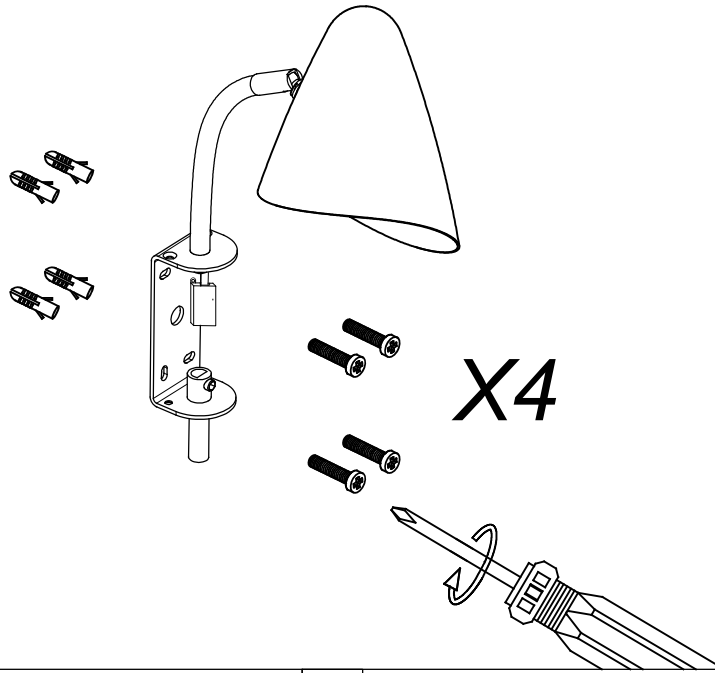

## Organic Wall fixture

Designer: Lluscà

**Description**

Wall light for indoor use.

For downlighting.. Design by Alex & Manel Lluscà. Timeless design. Highly versatile, multiple installations. Highly customisable: accessories, finishes... No visible screws. Full collection with complementary products. High durability for intensive use. The optical module can easily be rotated 360°. Structure material: Steel. Structure finish: Black, Golden. Warranty: 5 Years.

**Finish**

Black  
Golden

**Material**

Steel

**TECHNICAL CHARACTERISTICS****Light source**

Lampholder: 1 x E14  
Output (W): MAX 23W  
Total power consumption (W): 23 W  
Lamp maximum dimension: 120/80 mm  
Quantity: 1

## OPTIONAL ACCESSORIES

---

**71-7660-00-00**

Structure material: PVC  
Dimensions: 35 x 2100 x 20  
Net Weight (Kg): 0.000

1

2a

3

2b