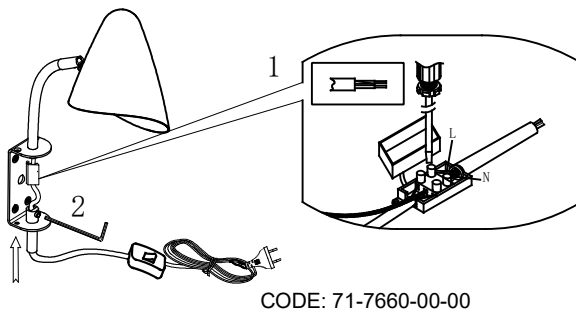

**Finish**

Black  
Golden

**Material**

Steel

**TECHNICAL CHARACTERISTICS****Light source**

Lampholder: 1 x E14  
Output (W): MAX 23W  
Total power consumption (W): 23 W  
Lamp maximum dimension: 120/80 mm  
Quantity: 1

## OPTIONAL ACCESSORIES

---

**71-7660-00-00**

Structure material: PVC  
Dimensions: 35 x 2100 x 20  
Net Weight (Kg): 0.000

1

2a

3

2b