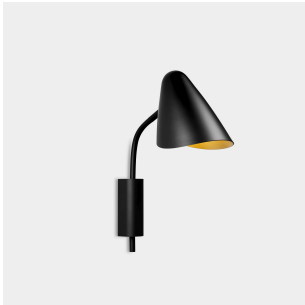

## Organic Wall fixture

Designer: Lluscà

**Description**

Wall light for indoor use.

For downlighting.. Design by Alex & Manel Lluscà. Timeless design. Highly versatile, multiple installations. Highly customisable: accessories, finishes... No visible screws. Full collection with complementary products. High durability for intensive use. The optical module can easily be rotated 360°. Structure material: Steel. Structure finish: Black, Golden. Warranty: 5 Years.

**Finish**

Black  
Golden

**Material**

Steel

**TECHNICAL CHARACTERISTICS****Light source**

Lampholder: 1 x E14  
Output (W): MAX 23W  
Total power consumption (W): 23 W  
Lamp maximum dimension: 120/80 mm  
Quantity: 1