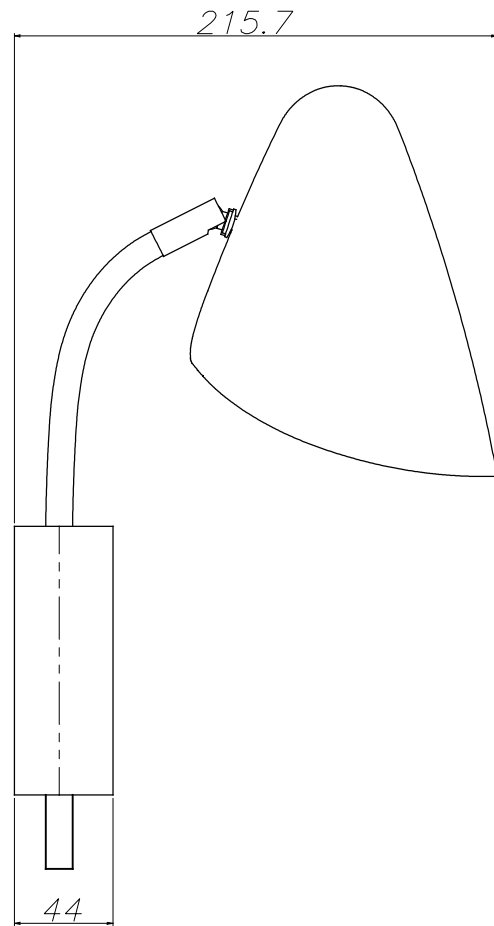

**Finish**

Black  
Golden

**Material**

Steel

**TECHNICAL CHARACTERISTICS****Light source**

Lampholder: 1 x E14  
Output (W): MAX 23W  
Total power consumption (W): 23 W  
Lamp maximum dimension: 120/80 mm  
Quantity: 1

## OPTIONAL ACCESSORIES

---

**71-7660-00-00**

Structure material: PVC  
Dimensions: 35 x 2100 x 20  
Net Weight (Kg): 0.000

1

2a

3

2b