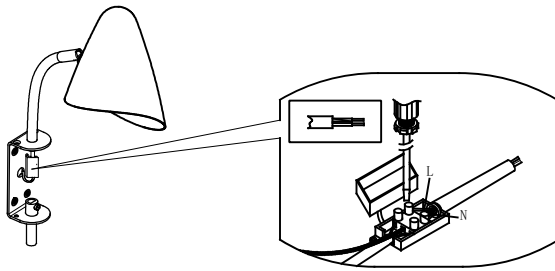

## Organic Wall fixture

Designer: Lluscà

**Description**

Wall light for indoor use.

For downlighting.. Design by Alex & Manel Lluscà. Timeless design. Highly versatile, multiple installations. Highly customisable: accessories, finishes... No visible screws. Full collection with complementary products. High durability for intensive use. The optical module can easily be rotated 360°. Structure material: Steel. Structure finish: Black, Golden. Warranty: 5 Years.

## OPTIONAL ACCESSORIES

---

**71-7660-00-00**

Structure material: PVC  
Dimensions: 35 x 2100 x 20  
Net Weight (Kg): 0.000

1

2a

3

2b