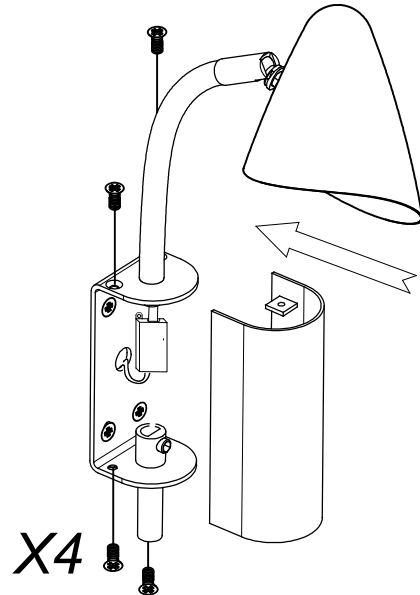

**Finish**

Black  
Golden

**Material**

Steel

**TECHNICAL CHARACTERISTICS****Light source**

Lampholder: 1 x E14  
Output (W): MAX 23W  
Total power consumption (W): 23 W  
Lamp maximum dimension: 120/80 mm  
Quantity: 1

## OPTIONAL ACCESSORIES

---

**71-7660-00-00**

Structure material: PVC  
Dimensions: 35 x 2100 x 20  
Net Weight (Kg): 0.000

1

2a

3

2b