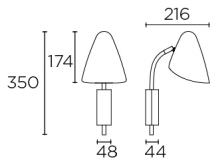

**Finish**

Black  
Golden

**Material**

Steel

**TECHNICAL CHARACTERISTICS****Light source**

Lampholder: 1 x E14  
Output (W): MAX 23W  
Total power consumption (W): 23 W  
Lamp maximum dimension: 120/80 mm  
Quantity: 1

## OPTIONAL ACCESSORIES

---

**71-7660-00-00**

Structure material: PVC  
Dimensions: 35 x 2100 x 20  
Net Weight (Kg): 0.000

1

2a

3

2b