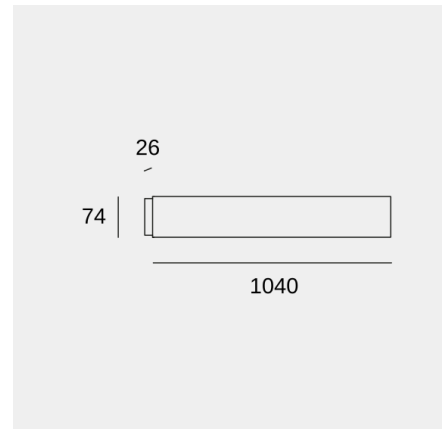

Fino 1040mm

Josep Patsi

Wall fixture Fino 1040mm LED 24.6 LED warm-white 2700K 1-10V White 905lm

Technical features

- Luminaire total power: 24.6W
- Real lumens: 905
- Real lm/W: 37
- Correlated Colour Temperature (CCT): LED warm-white 2700K
- Lens / reflector angle: HORIZONTAL 111°
- Structure material: Aluminium
- Structure finish: White
- Diffuser material: Methacrylate
- Diffuser finish: Sandblasted
- Driver Brand: HEP
- Voltage / frequency: 220-240V/50-60Hz
- Dimming protocol: 1-10V
- Power Factor: 0.90
- THD%: 20
- Useful life: 50,000h L80B20
- Warranty: 5 años

Luminotechnic features

- CRI: 80
- MacAdam steps: 3
- Photobiological risk: RGO
- UGR crosswise: 22.3
- UGR lengthwise: 19.8

Lampholder	Quantity	Light source power (W)
LED	1	21.6W

Image may not match reference. LedsC4 reserves the right to amend any of the product's components. The data related to flux, power and colour temperature may be subject to changes made by the manufacturer.

Fino 1040mm

Josep Patsi

Wall fixture Fino 1040mm LED 24.6 LED warm-white 2700K 1-10V White 905lm

Logistics

x 6

Net weight (kg): 1.74

Packaged weight (kg): 2.28

Packaging: 150mm x 100mm x
1140mm