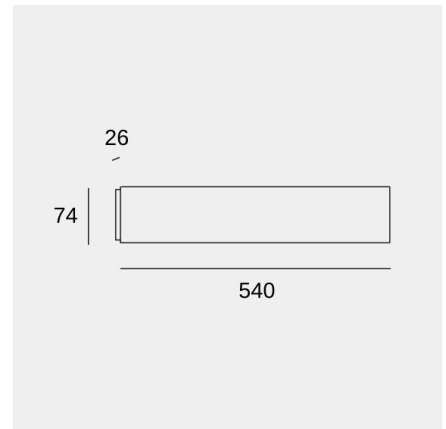

### Technical features

- Luminaire total power: 13.2W
- Real lumens: 452
- Real lm/W: 34
- Correlated Colour Temperature (CCT): LED warm-white 2700K
- Lens / reflector angle: HORIZONTAL 111°
- Structure material: Aluminium
- Structure finish: White
- Diffuser material: Methacrylate
- Diffuser finish: Sandblasted
- Driver Brand: TCI
- Voltage / frequency: 100-240V/50-60Hz
- Dimming protocol: ON-OFF
- Power Factor: 0.50
- Useful life: 50,000h L80B20
- Warranty: 5 años

### Luminotechnic features

- CRI: 80
- MacAdam steps: 3
- Photobiological risk: RGO
- UGR crosswise: 22.3
- UGR lengthwise: 19.8

Lampholder	Quantity	Light source power (W)
LED	1	10.8W

Image may not match reference. LedsC4 reserves the right to amend any of the product's components. The data related to flux, power and colour temperature may be subject to changes made by the manufacturer.

## Fino 540mm

Josep Patsi

Wall fixture Fino 540mm LED 13.2 LED warm-white 2700K ON-OFF White 452lm

### Logistics

x 8

Net weight (kg): 0.9

Packaged weight (kg): 1.28

Packaging: 145mm x 100mm x 660mm

Image may not match reference. LedsC4 reserves the right to amend any of the product's components. The data related to flux, power and colour temperature may be subject to changes made by the manufacturer.