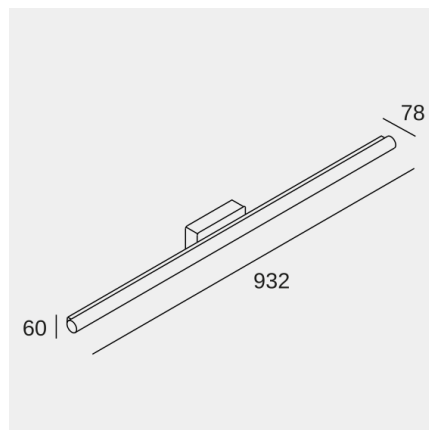

Toilet Slim 932mm

Carlos Santolaria & Manel Llusçà

Bath IP44 Toilet Slim 932mm LED 32.7 LED warm-white 3000K ON-OFF Chrome 2431lm

Technical features

Luminaire total power: 32.7W

Real lumens: 2431

Real lm/W: 74

UGR crosswise: 22.1

UGR lengthwise: 25.8

| Lampholder | Quantity | Light source power (W) |
|------------|----------|------------------------|
| LED | 1 | 28.3W |

Image may not match reference. LedsC4 reserves the right to amend any of the product's components. The data related to flux, power and colour temperature may be subject to changes made by the manufacturer.

Toilet Slim 932mm

Carlos Santolaria & Manel Llusçà

Bath IP44 Toilet Slim 932mm LED 32.7 LED warm-white 3000K ON-OFF Chrome 2431lm

Logistics

x 4

Net weight (kg): 1.28

Packaged weight (kg): 2.13

Packaging: 1000mm x 130mm x
120mm