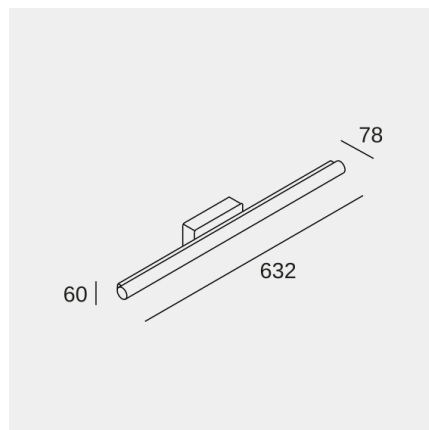

Toilet Slim 632mm

Carlos Santolaria & Manel Llusçà

Bath IP44 Toilet Slim 632mm LED 25 LED warm-white 3000K ON-OFF Chrome 1777lm

Technical features

Luminaire total power: 25W

Real lumens: 1777

Real lm/W: 71

Correlated Colour Temperature (CCT): LED warm-white 3000K

Structure material: Aluminium

Structure finish: Chrome

Diffuser material: Polycarbonate

Diffuser finish: Opal

Voltage / frequency: 100-240V/50-60Hz

Dimming protocol: ON-OFF

Power Factor: 0.90

Useful life: 50,000h L80B20

Warranty: 5 años

Luminotechnic features

CRI: 90

MacAdam steps: 3

Photobiological risk: RG1

UGR crosswise: 22.3

UGR lengthwise: 26.1

Lampholder	Quantity	Light source power (W)
LED	1	22W

Image may not match reference. LedsC4 reserves the right to amend any of the product's components. The data related to flux, power and colour temperature may be subject to changes made by the manufacturer.