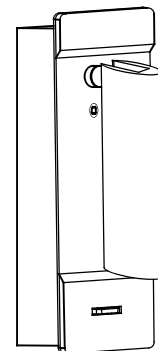

05-6024-81-81

V0

LIRE Wall fixture

Designer: Nahtrang Design

Description

Wall fixture for indoor use.

For frontal lighting and downlighting. Optimum visual comfort. Timeless design. Premium finishes. Embedded/surface mounted double installation. Easy instalation. High durability for intensive use. The optical module can easily be rotated 360°. Structure material: Zamak, Steel. Structure finish: Satin nickel. Warranty: 5 Years. Total years including extended warranty: 5.

Finish
Satin nickel

Material
Zamak
Steel

IP20 25° 355° 0° a 90° 12

TECHNICAL CHARACTERISTICS

Light source

Light source: LED CREE
Output (W): 2,2W
Total power consumption (W): 3,5
Color temperature: Warm White - 2700K
CRI: 80
Real Lumen: 125
Nominal Lumen: 179
Qty Leds: 1
Lm/Real W: 63
Life Time: 36.000h L70B30
Bin / Grup: 8A3 o 8D2
MacAdam steps: 3 STEPS
UGR: 13.9
Photobiological risk: RG2

The photograph may not match the reference exactly. Please read the product description to identify the finish.

1

2

3

4

5

6

2