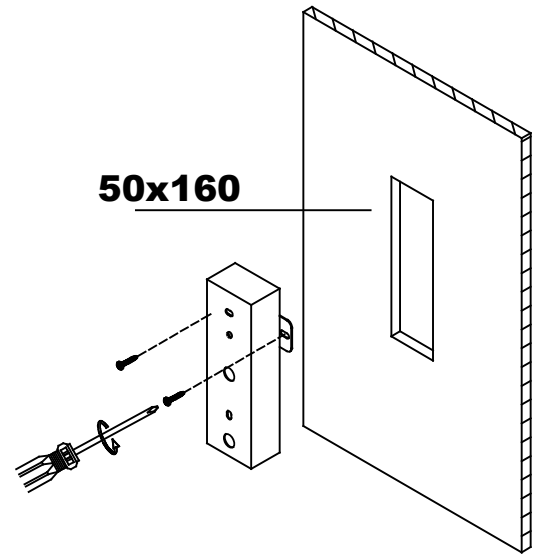

05-6024-81-81

V0

LIRE Wall fixture

Designer: Nahtrang Design

Description

Wall fixture for indoor use.

For frontal lighting and downlighting. Optimum visual comfort. Timeless design. Premium finishes. Embedded/surface mounted double installation. Easy instalation. High durability for intensive use. The optical module can easily be rotated 360°. Structure material: Zamak, Steel. Structure finish: Satin nickel. Warranty: 5 Years. Total years including extended warranty: 5.

Finish
Satin nickel

Material
Zamak
Steel

IP20 25° 355° 0° a 90° 12

TECHNICAL CHARACTERISTICS

Light source

Light source: LED CREE
Output (W): 2,2W
Total power consumption (W): 3,5
Color temperature: Warm White - 2700K
CRI: 80
Real Lumen: 125
Nominal Lumen: 179
Qty Leds: 1
Lm/Real W: 63
Life Time: 36.000h L70B30
Bin / Grup: 8A3 o 8D2
MacAdam steps: 3 STEPS
UGR: 13.9
Photobiological risk: RG2

The photograph may not match the reference exactly. Please read the product description to identify the finish.

1

2

3

4

5

6

2