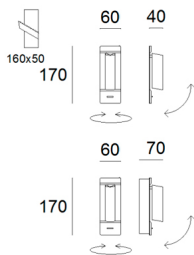

05-6024-81-81

V0

LIRE Wall fixture

Designer: Nahtrang Design

Description

Wall fixture for indoor use.

For frontal lighting and downlighting. Optimum visual comfort. Timeless design. Premium finishes. Embedded/surface mounted double installation. Easy instalation. High durability for intensive use. The optical module can easily be rotated 360°. Structure material: Zamak, Steel. Structure finish: Satin nickel. Warranty: 5 Years. Total years including extended warranty: 5.

Finish
Satin nickel

Material
Zamak
Steel

IP20 25° 355° 0° a 90° 12

TECHNICAL CHARACTERISTICS

Light source

Light source: LED CREE
Output (W): 2,2W
Total power consumption (W): 3,5
Color temperature: Warm White - 2700K
CRI: 80
Real Lumen: 125
Nominal Lumen: 179
Qty Leds: 1
Lm/Real W: 63
Life Time: 36.000h L70B30
Bin / Grup: 8A3 o 8D2
MacAdam steps: 3 STEPS
UGR: 13.9
Photobiological risk: RG2

GEAR

Brand: EAGLERISE
Gear included: Yes, electronic
Voltage / Frequency:
100-240VAC/50-60Hz
Power Factor: 0.50

Luminaire

Warranty: 5 Years

Logistics

Energy Efficiency: LED A++
EAN Code: 8435381471941
Net Weight (Kg): 0.715
Weight in Kg (packaged): 0.879
Packing: 210 x 100 x 100
Masterbox: 12

The photograph may not match the reference exactly. Please read the product description to identify the finish.

1

2

3

4

5

6

2