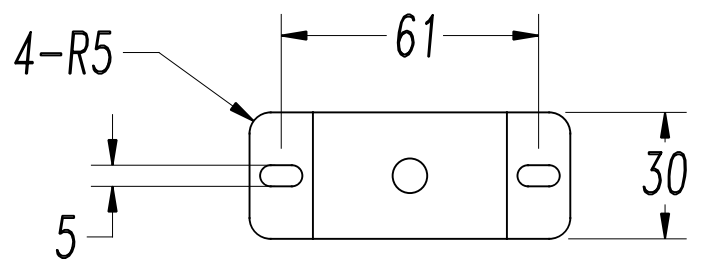

Finish
Satin nickel

Material
Zamak
Steel

IP20 25° 355° 0° a 90° 12

TECHNICAL CHARACTERISTICS

Light source

Light source: LED CREE
Output (W): 2,2W
Total power consumption (W): 3,5
Color temperature: Warm White - 2700K
CRI: 80
Real Lumen: 125
Nominal Lumen: 179
Qty Leds: 1
Lm/Real W: 63
Life Time: 36.000h L70B30
Bin / Grup: 8A3 o 8D2
MacAdam steps: 3 STEPS
UGR: 13.9
Photobiological risk: RG2

GEAR

Brand: EAGLERISE
Gear included: Yes, electronic
Voltage / Frequency:
100-240VAC/50-60Hz
Power Factor: 0.50

Luminaire

Warranty: 5 Years

Logistics

Energy Efficiency: LED A++
EAN Code: 8435381471941
Net Weight (Kg): 0.715
Weight in Kg (packaged): 0.879
Packing: 210 x 100 x 100
Masterbox: 12

The photograph may not match the reference exactly. Please read the product description to identify the finish.

1

2

3

4

5

6

2