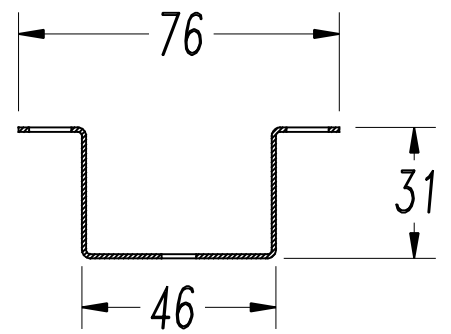

Finish
Satin nickel

Material
Zamak
Steel

IP20 25° 355° 0° a 90° 12

TECHNICAL CHARACTERISTICS

Light source

Light source: LED CREE
Output (W): 2,2W
Total power consumption (W): 3,5
Color temperature: Warm White - 2700K
CRI: 80
Real Lumen: 125
Nominal Lumen: 179
Qty Leds: 1
Lm/Real W: 63
Life Time: 36.000h L70B30
Bin / Grup: 8A3 o 8D2
MacAdam steps: 3 STEPS
UGR: 13.9
Photobiological risk: RG2

GEAR

Brand: EAGLERISE
Gear included: Yes, electronic
Voltage / Frequency:
100-240VAC/50-60Hz
Power Factor: 0.50

Luminaire

Warranty: 5 Years

Logistics

Energy Efficiency: LED A++
EAN Code: 8435381471941
Net Weight (Kg): 0.715
Weight in Kg (packaged): 0.879
Packing: 210 x 100 x 100
Masterbox: 12

The photograph may not match the reference exactly. Please read the product description to identify the finish.

1

2

3

4

5

6

2