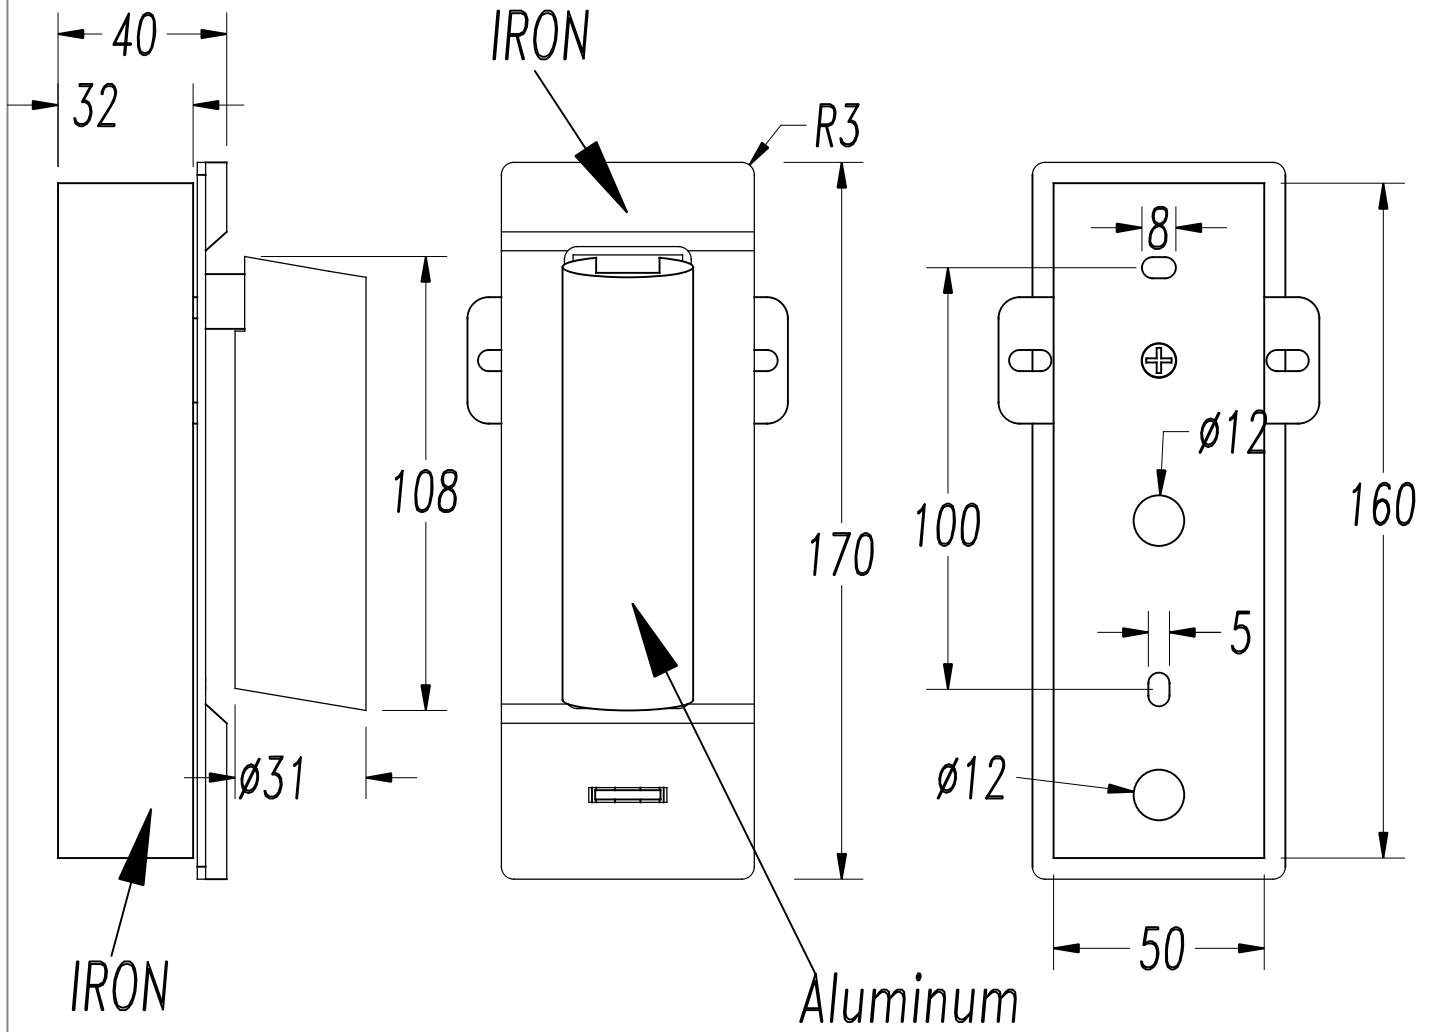

05-6024-81-81

V0

LIRE Wall fixture

Designer: Nahtrang Design

Description

Wall fixture for indoor use.

For frontal lighting and downlighting. Optimum visual comfort. Timeless design. Premium finishes. Embedded/surface mounted double installation. Easy instalation. High durability for intensive use. The optical module can easily be rotated 360°. Structure material: Zamak, Steel. Structure finish: Satin nickel. Warranty: 5 Years. Total years including extended warranty: 5.

Finish
Satin nickel

Material
Zamak
Steel

IP20 25° 355° 0° a 90° 12

TECHNICAL CHARACTERISTICS

Light source

Light source: LED CREE
Output (W): 2,2W
Total power consumption (W): 3,5
Color temperature: Warm White - 2700K
CRI: 80
Real Lumen: 125
Nominal Lumen: 179
Qty Leds: 1
Lm/Real W: 63
Life Time: 36.000h L70B30
Bin / Grup: 8A3 o 8D2
MacAdam steps: 3 STEPS
UGR: 13.9
Photobiological risk: RG2

GEAR

Brand: EAGLERISE
Gear included: Yes, electronic
Voltage / Frequency:
100-240VAC/50-60Hz
Power Factor: 0.50

Luminaire

Warranty: 5 Years

Logistics

Energy Efficiency: LED A++
EAN Code: 8435381471941
Net Weight (Kg): 0.715
Weight in Kg (packaged): 0.879
Packing: 210 x 100 x 100
Masterbox: 12

The photograph may not match the reference exactly. Please read the product description to identify the finish.

1

2

3

4

5

6

2