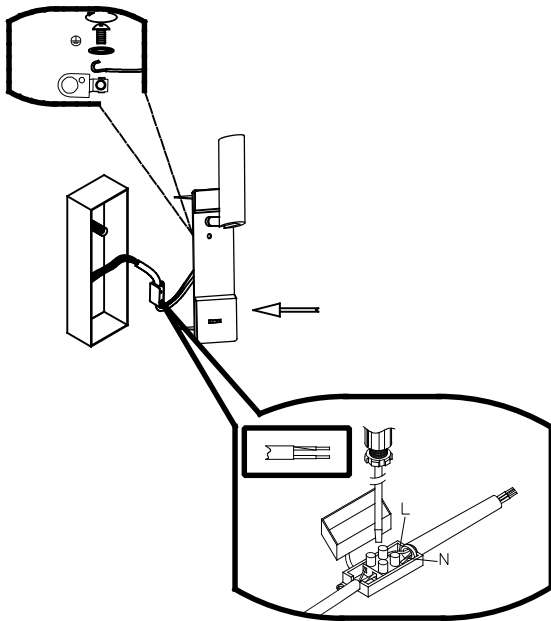

05-6024-81-81

V0

LIRE Wall fixture

Designer: Nahtrang Design

Description

Wall fixture for indoor use.

For frontal lighting and downlighting. Optimum visual comfort. Timeless design. Premium finishes. Embedded/surface mounted double installation. Easy instalation. High durability for intensive use. The optical module can easily be rotated 360°. Structure material: Zamak, Steel. Structure finish: Satin nickel. Warranty: 5 Years. Total years including extended warranty: 5.

Finish
Satin nickel

Material
Zamak
Steel

IP20 25° 355° 0° a 90° 12

TECHNICAL CHARACTERISTICS

Light source

Light source: LED CREE
Output (W): 2,2W
Total power consumption (W): 3,5
Color temperature: Warm White - 2700K
CRI: 80
Real Lumen: 125
Nominal Lumen: 179
Qty Leds: 1
Lm/Real W: 63
Life Time: 36.000h L70B30
Bin / Grup: 8A3 o 8D2
MacAdam steps: 3 STEPS
UGR: 13.9
Photobiological risk: RG2

The photograph may not match the reference exactly. Please read the product description to identify the finish.

1

2

3

4

5

6

2