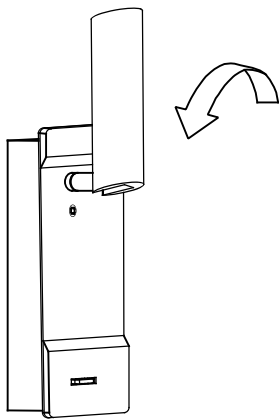

05-6024-81-81

V0

LIRE Wall fixture

Designer: Nahtrang Design

Description

Wall fixture for indoor use.

For frontal lighting and downlighting. Optimum visual comfort. Timeless design. Premium finishes. Embedded/surface mounted double installation. Easy instalation. High durability for intensive use. The optical module can easily be rotated 360°. Structure material: Zamak, Steel. Structure finish: Satin nickel. Warranty: 5 Years. Total years including extended warranty: 5.

The photograph may not match the reference exactly. Please read the product description to identify the finish.

1

2

3

4

5

6

2