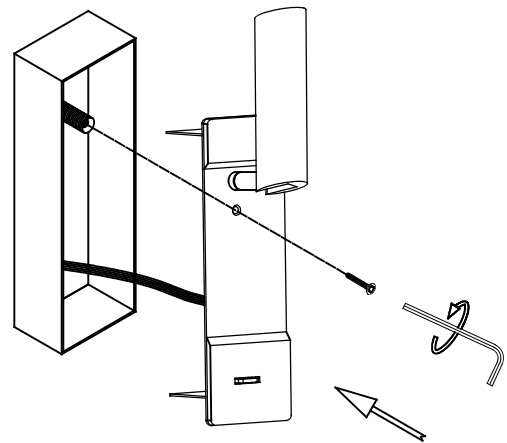

05-6024-81-81

V0

LIRE Wall fixture

Designer: Nahtrang Design

Description

Wall fixture for indoor use.

For frontal lighting and downlighting. Optimum visual comfort. Timeless design. Premium finishes. Embedded/surface mounted double installation. Easy instalation. High durability for intensive use. The optical module can easily be rotated 360°. Structure material: Zamak, Steel. Structure finish: Satin nickel. Warranty: 5 Years. Total years including extended warranty: 5.

The photograph may not match the reference exactly. Please read the product description to identify the finish.

1

2

3

4

5

6

2