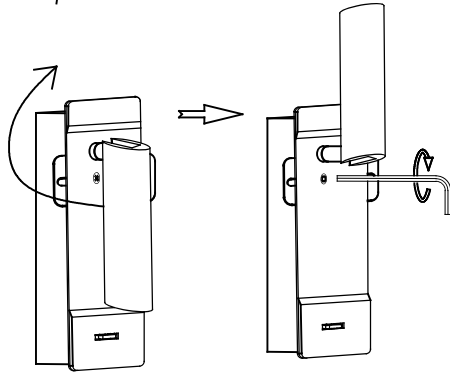

Finish
Satin nickel

Material
Zamak
Steel

IP20 25° 355° 0° a 90° 12

TECHNICAL CHARACTERISTICS

Light source

Light source: LED CREE
Output (W): 2,2W
Total power consumption (W): 3,5
Color temperature: Warm White - 2700K
CRI: 80
Real Lumen: 125
Nominal Lumen: 179
Qty Leds: 1
Lm/Real W: 63
Life Time: 36.000h L70B30
Bin / Grup: 8A3 o 8D2
MacAdam steps: 3 STEPS
UGR: 13.9
Photobiological risk: RG2

GEAR

Brand: EAGLERISE
Gear included: Yes, electronic
Voltage / Frequency:
100-240VAC/50-60Hz
Power Factor: 0.50

Luminaire

Warranty: 5 Years

Logistics

Energy Efficiency: LED A++
EAN Code: 8435381471941
Net Weight (Kg): 0.715
Weight in Kg (packaged): 0.879
Packing: 210 x 100 x 100
Masterbox: 12

The photograph may not match the reference exactly. Please read the product description to identify the finish.

1

2

3

4

5

6

2