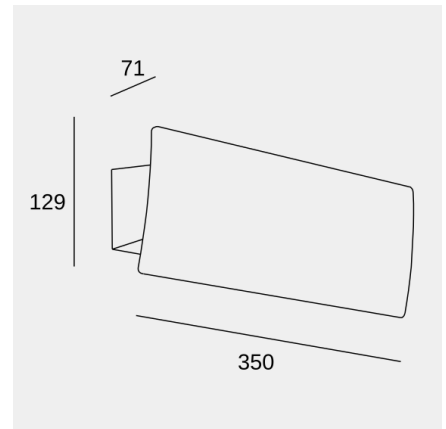

Duna

Gemma Bernal

Wall fixture Duna LED 34 LED warm-white 3000K PHASE CUT Black 2339lm

Technical features

- Luminaire total power: 34W
- Real lumens: 2339
- Real lm/W: 69
- Correlated Colour Temperature (CCT): LED warm-white 3000K
- Lens / reflector angle: FLOOD 93°
- UGR: <=16
- Structure material: Aluminium, Aluminium
- Structure finish: Black
- Diffuser material: Methacrylate
- Diffuser finish: Sandblasted
- Voltage / frequency: 220-240V/50-60Hz
- Dimming protocol: PHASE CUT
- Power Factor: 0.90
- Useful life: 50,000h L80B20
- Warranty: 5 años

Luminotechnic features

- CRI: 80
- MacAdam steps: 3
- Photobiological risk: RG1
- UGR crosswise: 14.2
- UGR lengthwise: 0.5

Lampholder	Quantity	Light source power (W)
LED	1	30W

Image may not match reference. LedsC4 reserves the right to amend any of the product's components. The data related to flux, power and colour temperature may be subject to changes made by the manufacturer.

Duna

Gemma Bernal

Wall fixture Duna LED 34 LED warm-white 3000K PHASE CUT Black 2339lm

Logistics

x 8

Net weight (kg): 0.93

Packaged weight (kg): 1.29

Packaging: 355mm x 135mm x 75mm