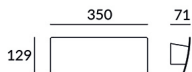

**Finish**

White  
Sandblasted

**Material**

Aluminium  
Aluminium  
Methacrylate

**TECHNICAL CHARACTERISTICS****Light source**

Light source: LED SAMSUNG  
Output (W): 30W  
Total power consumption (W): 32.5  
Color temperature: LED warm-white  
3000K  
CRI: 80  
Photobiological risk: RG0  
Real Lumen: 2339  
Qty Leds: 120  
Lm/Real W: 72  
Life Time: 50.000h L80B20  
Bin / Grup: VA/VB  
MacAdam steps: 3