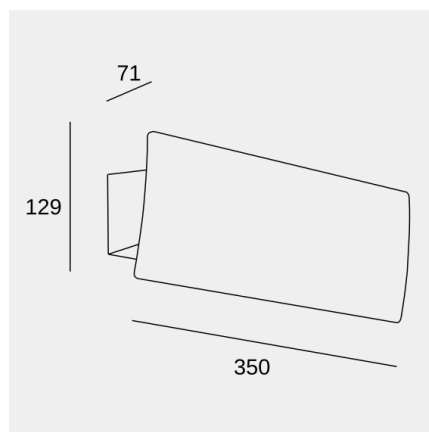

### Technical features

Luminaire total power: 34W

Real lumens: 2339

Real lm/W: 69

Correlated Colour Temperature (CCT): LED warm-white 3000K

Lens / reflector angle: FLOOD 93°

UGR: <=16

Structure material: Aluminium, Aluminium

### Luminotechnic features

CRI: 80

MacAdam steps: 3

Photobiological risk: RGO

UGR crosswise: 14.2

UGR lengthwise: 0.5

Lampholder	Quantity	Light source power (W)
LED	1	30W

Image may not match reference. LedsC4 reserves the right to amend any of the product's components. The data related to flux, power and colour temperature may be subject to changes made by the manufacturer.

### Logistics

x 8

Net weight (kg): 0.93

Packaged weight (kg): 1.29

Packaging: 355mm x 150mm x 90mm