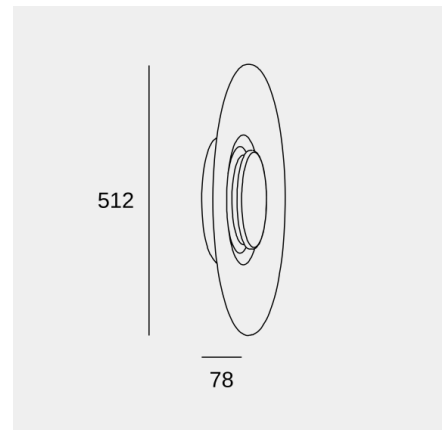

### Technical features

- Luminaire total power: 25W
- Real lumens: 760
- Real lm/W: 30
- Correlated Colour Temperature (CCT): LED warm-white 3000K
- UGR: <=16
- Structure material: Aluminium
- Structure finish: White
- Diffuser material: Methacrylate
- Diffuser finish: Transparent, Sandblasted
- Driver Brand: MEANWELL
- Voltage / frequency: 100-240V/50-60Hz
- Dimming protocol: ON-OFF
- Power Factor: 0.90
- Useful life: 50,000h L80B20
- Warranty: 5 años

### Luminotechnic features

- CRI: 90
- MacAdam steps: 3
- Photobiological risk: RGO
- UGR crosswise: 15.3
- UGR lengthwise: 15.5

Lampholder	Quantity	Light source power (W)	Correlated Colour Temperature (CCT)
LED	1	22.5W	LED warm-white 3000K