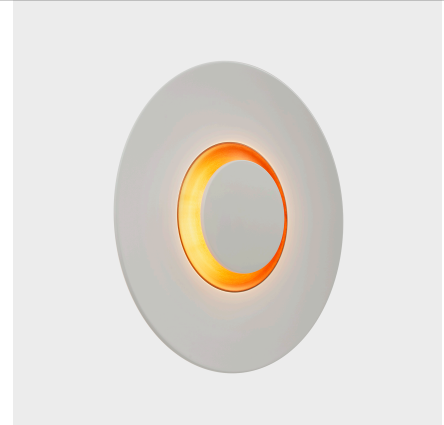

## Big Bang

Francesc Vilaró

Wall fixture Big Bang LED 25 LED warm-white 3000K ON-OFF White 760lm

### Technical features

- Luminaire total power: 25W
- Real lumens: 760
- Real lm/W: 30
- Correlated Colour Temperature (CCT): LED warm-white 3000K
- UGR: <=16
- Structure material: Aluminium
- Structure finish: White
- Diffuser material: Methacrylate
- Diffuser finish: Transparent, Sandblasted
- Driver Brand: MEANWELL
- Voltage / frequency: 100-240V/50-60Hz
- Dimming protocol: ON-OFF
- Power Factor: 0.90
- Useful life: 50,000h L80B20
- Warranty: 5 años

### Luminotechnic features

- CRI: 90
- MacAdam steps: 3
- Photobiological risk: RGO
- UGR crosswise: 15.3
- UGR lengthwise: 15.5

Lampholder	Quantity	Light source power (W)	Correlated Colour Temperature (CCT)
LED	1	22.5W	LED warm-white 3000K