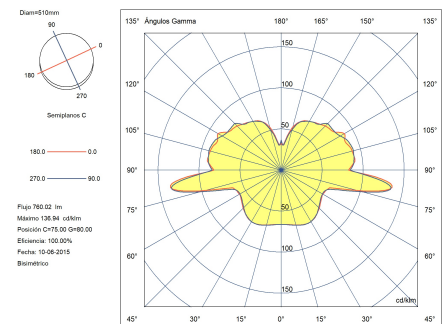

### Technical features

- Luminaire total power: 25W
- Real lumens: 760
- Real lm/W: 30
- Correlated Colour Temperature (CCT): LED warm-white 3000K
- UGR: <=16
- Structure material: Aluminium
- Structure finish: White
- Diffuser material: Methacrylate
- Diffuser finish: Transparent, Sandblasted
- Driver Brand: MEANWELL
- Voltage / frequency: 100-240V/50-60Hz
- Dimming protocol: ON-OFF
- Power Factor: 0.90
- Useful life: 50,000h L80B20
- Warranty: 5 años

### Luminotechnic features

- CRI: 90
- MacAdam steps: 3
- Photobiological risk: RGO
- UGR crosswise: 15.3
- UGR lengthwise: 15.5

Lampholder	Quantity	Light source power (W)	Correlated Colour Temperature (CCT)
LED	1	22.5W	LED warm-white 3000K