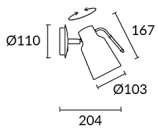

Finish
Brown

Material
Steel

**TECHNICAL CHARACTERISTICS****Light source**

Lampholder: 0 x E27
Output (W): MAX 40W
Total power consumption (W): 40
Lamp maximum dimension: 125/80
mm
Real Lumen: 119
Lm/Real W: 3
UGR: 17.3

GEAR

Voltage / Frequency: 100-240

Luminaire

Warranty: 5 Years

Logistics

Energy Efficiency: NO BULB
EAN Code: 8435381421182
Net Weight (Kg): 0.490
Weight in Kg (packaged): 1.010
Packing: 300 x 150 x 260
Masterbox: 6