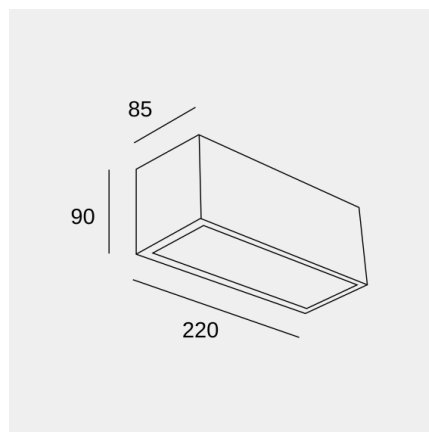

Lia

Wall fixture Lia E27 15 White 362lm

Technical features

- Luminaire total power: 15W
- Lens / reflector angle: FLOOD 82°
- Structure material: Aluminium
- Structure finish: White
- Diffuser material: Glass
- Diffuser finish: Satin
- Max. size of light bulb: 160/70 mm
- Recommended light bulb: E27
- Voltage / frequency: 100-240V/50-60Hz
- Warranty: 5 años
- Easily recyclable luminaire

Luminotechnic features

| Lampholder | Quantity | Light source power (W) |
|------------|----------|------------------------|
| E27 | 1 | Max. power 15W |

Photometric test performed with a standard bulb

Image may not match reference. LedsC4 reserves the right to amend any of the product's components. The data related to flux, power and colour temperature may be subject to changes made by the manufacturer.

Lia

Wall fixture Lia E27 15 White 362lm

Logistics

x 6

Net weight (kg): 1.06

Packaged weight (kg): 1.21

Packaging: 230mm x 105mm x 105mm

Image may not match reference. LedsC4 reserves the right to amend any of the product's components. The data related to flux, power and colour temperature may be subject to changes made by the manufacturer.