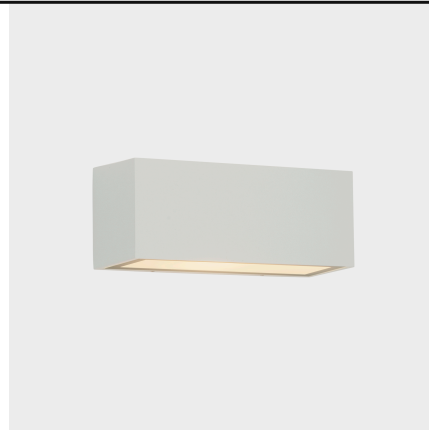

Lia

Wall fixture Lia E27 15 White 362lm

Technical features

- Luminaire total power: 15W
- Lens / reflector angle: FLOOD 82°
- Structure material: Aluminium
- Structure finish: White
- Diffuser material: Glass
- Diffuser finish: Satin
- Max. size of light bulb: 160/70 mm
- Recommended light bulb: E27
- Voltage / frequency: 100-240V/50-60Hz
- Warranty: 5 años
- Easily recyclable luminaire

Luminotechnic features

| Lampholder | Quantity | Light source power (W) |
|------------|----------|------------------------|
| E27 | 1 | Max. power 15W |

Photometric test performed with a standard bulb

Image may not match reference. LedsC4 reserves the right to amend any of the product's components. The data related to flux, power and colour temperature may be subject to changes made by the manufacturer.

Lia

Wall fixture Lia E27 15 White 362lm

Logistics

x 6

Net weight (kg): 1.06

Packaged weight (kg): 1.21

Packaging: 230mm x 105mm x 105mm

Image may not match reference. LedsC4 reserves the right to amend any of the product's components. The data related to flux, power and colour temperature may be subject to changes made by the manufacturer.