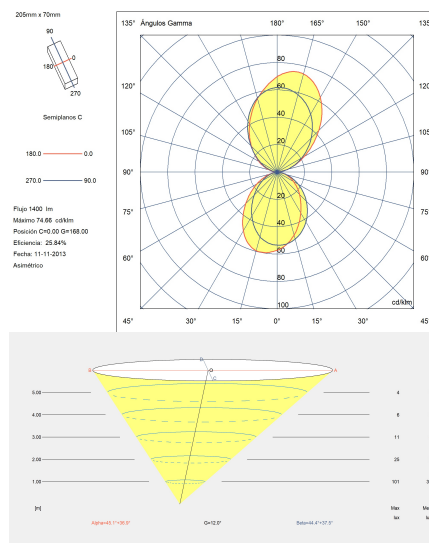

Lia

Wall fixture Lia E27 15 White 362lm

Technical features

- Luminaire total power: 15W
- Lens / reflector angle: FLOOD 82°
- Structure material: Aluminium
- Structure finish: White
- Diffuser material: Glass
- Diffuser finish: Satin
- Max. size of light bulb: 160/70 mm
- Recommended light bulb: E27
- Voltage / frequency: 100-240V/50-60Hz
- Warranty: 5 años
- Easily recyclable luminaire

Luminotechnic features

| Lampholder | Quantity | Light source power (W) |
|------------|----------|------------------------|
| E27 | 1 | Max. power 15W |

Photometric test performed with a standard bulb

Image may not match reference. LedsC4 reserves the right to amend any of the product's components. The data related to flux, power and colour temperature may be subject to changes made by the manufacturer.

Lia

Wall fixture Lia E27 15 White 362lm

Logistics

x 6

Net weight (kg): 1.06

Packaged weight (kg): 1.21

Packaging: 230mm x 105mm x 105mm

Image may not match reference. LedsC4 reserves the right to amend any of the product's components. The data related to flux, power and colour temperature may be subject to changes made by the manufacturer.