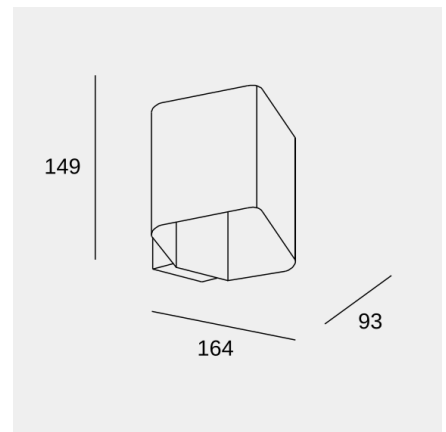

Jet Model 2

Wall fixture Jet Model 2 LED 9.7 LED warm-white 3000K ON-OFF White 457lm

Technical features

- Luminaire total power: 9.7W
- Real lumens: 457
- Real lm/W: 47
- Correlated Colour Temperature (CCT): LED warm-white 3000K
- Structure material: Aluminium
- Structure finish: White
- Driver Brand: HEP
- Voltage / frequency: 100-240V/50-60Hz
- Dimming protocol: ON-OFF
- Power Factor: 0.90
- Useful life: 50,000h L80B20
- Warranty: 5 años
- Easily recyclable luminaire

Luminotechnic features

- CRI: 90
- MacAdam steps: 3
- Photobiological risk: RG1

| Lampholder | Quantity | Light source power (W) | Correlated Colour Temperature (CCT) |
|------------|----------|------------------------|-------------------------------------|
| LED | 1 | 7.5W | LED warm-white 3000K |

Jet Model 2

Wall fixture Jet Model 2 LED 9.7 LED warm-white 3000K ON-OFF White 457lm

Logistics

x 12

Net weight (kg): 0.56

Packaged weight (kg): 0.83

Packaging: 195mm x 180mm x 120mm

Light application