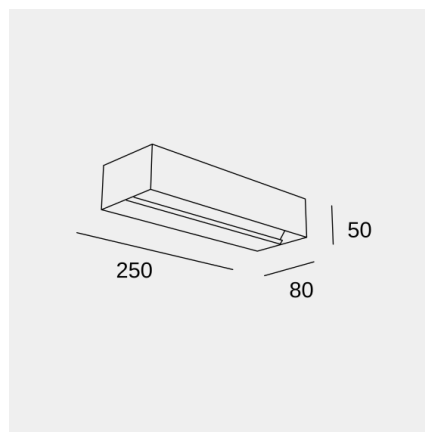

Lia LED 250mm

Wall fixture Lia LED 250mm LED 8.8 LED warm-white 3000K ON-OFF Satin nickel 544lm

Technical features

- Luminaire total power: 8.8W
- Real lumens: 544
- Real lm/W: 62
- Correlated Colour Temperature (CCT): LED warm-white 3000K
- Lens / reflector angle: HORIZONTAL 135°
- Structure material: Steel
- Structure finish: Satin nickel
- Diffuser material: Polycarbonate
- Diffuser finish: Opal
- Voltage / frequency: 100-240V/50-60Hz
- Dimming protocol: ON-OFF
- Power Factor: 0.50
- Useful life: 50,000h L80B20
- Warranty: 5 años

Luminotechnic features

- CRI: 80
- MacAdam steps: 3
- Photobiological risk: RGO
- UGR crosswise: 18.8
- UGR lengthwise: 14.1

Lampholder	Quantity	Light source power (W)
LED	1	6.7W

Image may not match reference. LedsC4 reserves the right to amend any of the product's components. The data related to flux, power and colour temperature may be subject to changes made by the manufacturer.

Lia LED 250mm

Wall fixture Lia LED 250mm LED 8.8 LED warm-white 3000K ON-OFF Satin nickel 544lm

Logistics

x 6

Net weight (kg): 0.68

Packaged weight (kg): 1.01

Packaging: 310mm x 100mm x 130mm

Image may not match reference. LedsC4 reserves the right to amend any of the product's components. The data related to flux, power and colour temperature may be subject to changes made by the manufacturer.