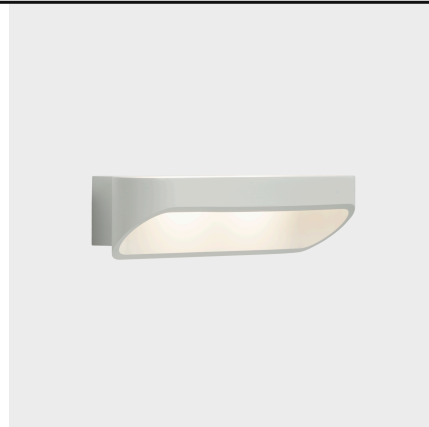

Oval 300mm

Wall fixture Oval 300mm LED 11.2 LED warm-white 3000K PHASE CUT White 877lm

Technical features

- Luminaire total power: 11.2W
- Real lumens: 877
- Real lm/W: 78
- Correlated Colour Temperature (CCT): LED warm-white 3000K
- UGR: <=22
- Structure material: Aluminium, Steel
- Structure finish: White
- Driver Brand: HEP
- Voltage / frequency: 220-240V/50-60Hz
- Dimming protocol: PHASE CUT
- Power Factor: 0.90
- Useful life: 50,000h L80B20
- Warranty: 5 años
- Easily recyclable luminaire

Luminotechnic features

- CRI: 90
- MacAdam steps: 3
- Photobiological risk: RG1
- UGR crosswise: 15.1
- UGR lengthwise: 21.9

Lampholder	Quantity	Light source power (W)
LED	1	9W

Image may not match reference. LedsC4 reserves the right to amend any of the product's components. The data related to flux, power and colour temperature may be subject to changes made by the manufacturer.

Oval 300mm

Wall fixture Oval 300mm LED 11.2 LED warm-white 3000K PHASE CUT White 877lm

Logistics

x 6

Net weight (kg): 0.88

Packaged weight (kg): 1.2

Packaging: 335mm x 110mm x 115mm

Image may not match reference. LedsC4 reserves the right to amend any of the product's components. The data related to flux, power and colour temperature may be subject to changes made by the manufacturer.