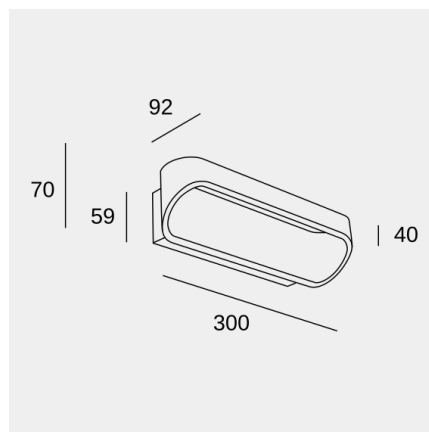

Oval 300mm

Wall fixture Oval 300mm LED 11.2 LED warm-white 3000K PHASE CUT White 877lm

Technical features

- Luminaire total power: 11.2W
- Real lumens: 877
- Real lm/W: 78
- Correlated Colour Temperature (CCT): LED warm-white 3000K
- UGR: <=22
- Structure material: Aluminium, Steel
- Structure finish: White
- Driver Brand: HEP
- Voltage / frequency: 220-240V/50-60Hz
- Dimming protocol: PHASE CUT
- Power Factor: 0.90
- Useful life: 50,000h L80B20
- Warranty: 5 años
- Easily recyclable luminaire

Luminotechnic features

- CRI: 90
- MacAdam steps: 3
- Photobiological risk: RG1
- UGR crosswise: 15.1
- UGR lengthwise: 21.9

Lampholder	Quantity	Light source power (W)
LED	1	9W

Image may not match reference. LedsC4 reserves the right to amend any of the product's components. The data related to flux, power and colour temperature may be subject to changes made by the manufacturer.

Oval 300mm

Wall fixture Oval 300mm LED 11.2 LED warm-white 3000K PHASE CUT White 877lm

Logistics

x 6

Net weight (kg): 0.88

Packaged weight (kg): 1.2

Packaging: 335mm x 110mm x 115mm

Image may not match reference. LedsC4 reserves the right to amend any of the product's components. The data related to flux, power and colour temperature may be subject to changes made by the manufacturer.