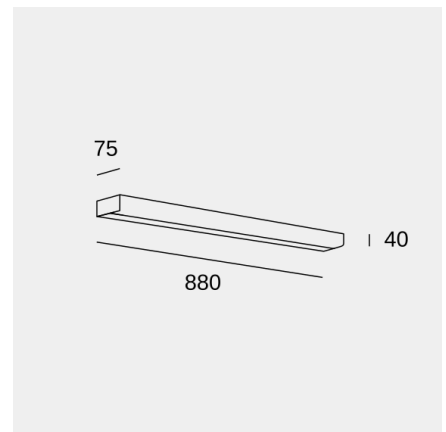

### Technical features

- Luminaire total power: 14W
- Real lumens: 828
- Real lm/W: 59
- Correlated Colour Temperature (CCT): LED warm-white 3000K
- UGR:  $\leq 16$
- Structure material: Aluminium
- Structure finish: Chrome
- Diffuser material: Polycarbonate
- Diffuser finish: Opal
- Driver Brand: MEANWELL
- Voltage / frequency: 220-240V/50-60Hz
- Dimming protocol: ON-OFF
- Power Factor: 0.90
- Useful life: 50,000h L80B20
- Warranty: 5 años

### Luminotechnic features

- CRI: 80
- MacAdam steps: 3
- Photobiological risk: RGO
- UGR crosswise: 0.1
- UGR lengthwise: 0.1

Lampholder	Quantity	Light source power (W)
LED	1	12.6W

Image may not match reference. LedsC4 reserves the right to amend any of the product's components. The data related to flux, power and colour temperature may be subject to changes made by the manufacturer.

## Toilet Q 880mm

Wall fixture IP44 Toilet Q 880mm LED 14 LED warm-white 3000K ON-OFF Chrome 828lm

### Logistics

x 8

Net weight (kg): 1.11

Packaged weight (kg): 1.55

Packaging: 920mm x 130mm x 90mm

Image may not match reference. LedsC4 reserves the right to amend any of the product's components. The data related to flux, power and colour temperature may be subject to changes made by the manufacturer.