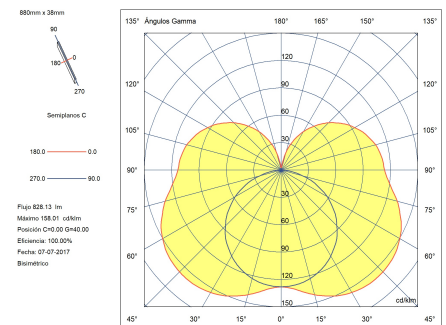

### Technical features

- Luminaire total power: 14W
- Real lumens: 828
- Real lm/W: 59
- Correlated Colour Temperature (CCT): LED warm-white 3000K
- UGR:  $\leq 16$
- Structure material: Aluminium
- Structure finish: Chrome
- Diffuser material: Polycarbonate
- Diffuser finish: Opal
- Driver Brand: MEANWELL
- Voltage / frequency: 220-240V/50-60Hz
- Dimming protocol: ON-OFF
- Power Factor: 0.90
- Useful life: 50,000h L80B20
- Warranty: 5 años

### Luminotechnic features

- CRI: 80
- MacAdam steps: 3
- Photobiological risk: RGO
- UGR crosswise: 0.1
- UGR lengthwise: 0.1

Lampholder	Quantity	Light source power (W)
LED	1	12.6W

Image may not match reference. LedsC4 reserves the right to amend any of the product's components. The data related to flux, power and colour temperature may be subject to changes made by the manufacturer.