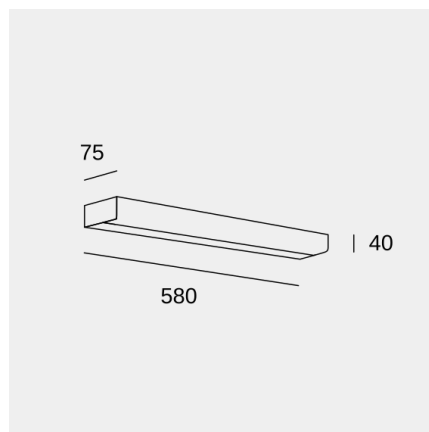

Toilet Q 580mm

Wall fixture IP44 Toilet Q 580mm LED 11.7 3000K ON-OFF Chrome 367lm

Technical features

- Luminaire total power: 11.7W
- Real lumens: 367
- Real lm/W: 31
- Correlated Colour Temperature (CCT): 3000K
- Structure material: Aluminium
- Structure finish: Chrome
- Diffuser material: Polycarbonate
- Diffuser finish: Opal
- Voltage / frequency: 100-240V/50-60Hz
- Dimming protocol: ON-OFF
- Power Factor: 0.50
- Useful life: 50,000h L80B20
- Warranty: 5 años

Luminotechnic features

- CRI: 80
- MacAdam steps: 3
- Photobiological risk: RGO
- UGR crosswise: 19.9
- UGR lengthwise: 14.9

Lampholder	Quantity	Light source power (W)
LED	1	8W

Image may not match reference. LedsC4 reserves the right to amend any of the product's components. The data related to flux, power and colour temperature may be subject to changes made by the manufacturer.

Toilet Q 580mm

Wall fixture IP44 Toilet Q 580mm LED 11.7 3000K ON-OFF Chrome 367lm

Logistics

x 8

Net weight (kg): 0.76

Packaged weight (kg): 1.07

Packaging: 635mm x 85mm x 130mm

Image may not match reference. LedsC4 reserves the right to amend any of the product's components. The data related to flux, power and colour temperature may be subject to changes made by the manufacturer.