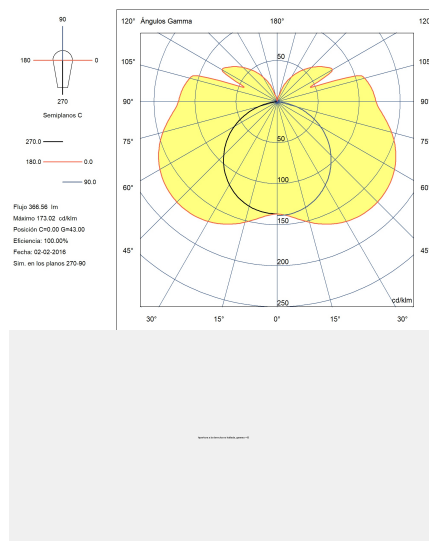

Toilet Q 580mm

Wall fixture IP44 Toilet Q 580mm LED 11.7 3000K ON-OFF Chrome 367lm

Technical features

- Luminaire total power: 11.7W
- Real lumens: 367
- Real lm/W: 31
- Correlated Colour Temperature (CCT): 3000K
- Structure material: Aluminium
- Structure finish: Chrome
- Diffuser material: Polycarbonate
- Diffuser finish: Opal
- Voltage / frequency: 100-240V/50-60Hz
- Dimming protocol: ON-OFF
- Power Factor: 0.50
- Useful life: 50,000h L80B20
- Warranty: 5 años

Luminotechnic features

- CRI: 80
- MacAdam steps: 3
- Photobiological risk: RGO
- UGR crosswise: 19.9
- UGR lengthwise: 14.9

Lampholder	Quantity	Light source power (W)
LED	1	8W

Image may not match reference. LedsC4 reserves the right to amend any of the product's components. The data related to flux, power and colour temperature may be subject to changes made by the manufacturer.

Toilet Q 580mm

Wall fixture IP44 Toilet Q 580mm LED 11.7 3000K ON-OFF Chrome 367lm

Logistics

x 8

Net weight (kg): 0.76

Packaged weight (kg): 1.07

Packaging: 635mm x 85mm x 130mm

Image may not match reference. LedsC4 reserves the right to amend any of the product's components. The data related to flux, power and colour temperature may be subject to changes made by the manufacturer.