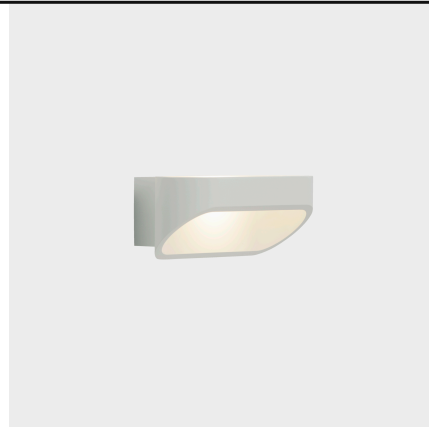

Oval 180mm

Wall fixture Oval 180mm LED 6.1 LED warm-white 3000K ON-OFF White 340lm

Technical features

Luminaire total power: 6.1W
 Real lumens: 340
 Real lm/W: 56
 Correlated Colour Temperature (CCT): LED warm-white 3000K
 UGR: <=22
 Structure material: Aluminium, Steel
 Structure finish: White
 Driver Brand: HEP
 Voltage / frequency: 100-240V/50-60Hz
 Dimming protocol: ON-OFF
 Power Factor: 0.90
 Useful life: 50,000h L80B20
 Warranty: 5 años
 Easily recyclable luminaire

Luminotechnic features

CRI: 90
 MacAdam steps: 3
 Photobiological risk: RG1
 UGR crosswise: 16.1
 UGR lengthwise: 24.4

Lampholder	Quantity	Light source power (W)
LED	1	4.8W

Image may not match reference. LedsC4 reserves the right to amend any of the product's components. The data related to flux, power and colour temperature may be subject to changes made by the manufacturer.

Oval 180mm

Wall fixture Oval 180mm LED 6.1 LED warm-white 3000K ON-OFF White 340lm

Logistics

x 12

Net weight (kg): 0.6

Packaged weight (kg): 0.74

Packaging: 205mm x 90mm x 120mm

Image may not match reference. LedsC4 reserves the right to amend any of the product's components. The data related to flux, power and colour temperature may be subject to changes made by the manufacturer.