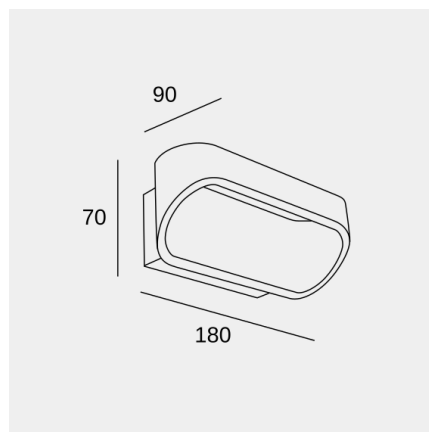

Oval 180mm

Wall fixture Oval 180mm LED 6.1 LED warm-white 3000K ON-OFF White 340lm

Technical features

Luminaire total power: 6.1W
 Real lumens: 340
 Real lm/W: 56
 Correlated Colour Temperature (CCT): LED warm-white 3000K
 UGR: <=22
 Structure material: Aluminium, Steel
 Structure finish: White
 Driver Brand: HEP
 Voltage / frequency: 100-240V/50-60Hz
 Dimming protocol: ON-OFF
 Power Factor: 0.90
 Useful life: 50,000h L80B20
 Warranty: 5 años
 Easily recyclable luminaire

Luminotechnic features

CRI: 90
 MacAdam steps: 3
 Photobiological risk: RG1
 UGR crosswise: 16.1
 UGR lengthwise: 24.4

Lampholder	Quantity	Light source power (W)
LED	1	4.8W

Image may not match reference. LedsC4 reserves the right to amend any of the product's components. The data related to flux, power and colour temperature may be subject to changes made by the manufacturer.

Oval 180mm

Wall fixture Oval 180mm LED 6.1 LED warm-white 3000K ON-OFF White 340lm

Logistics

x 12

Net weight (kg): 0.6

Packaged weight (kg): 0.74

Packaging: 205mm x 90mm x 120mm

Image may not match reference. LedsC4 reserves the right to amend any of the product's components. The data related to flux, power and colour temperature may be subject to changes made by the manufacturer.