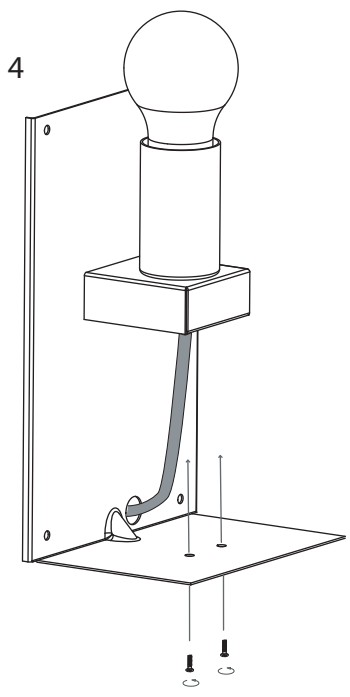

3a

House Wiring Colours	Fitting Wire Colour
Neutral Blue or Black	Blue
Earth Green and Yellow	Green and Yellow
Live Red or Brown	Brown