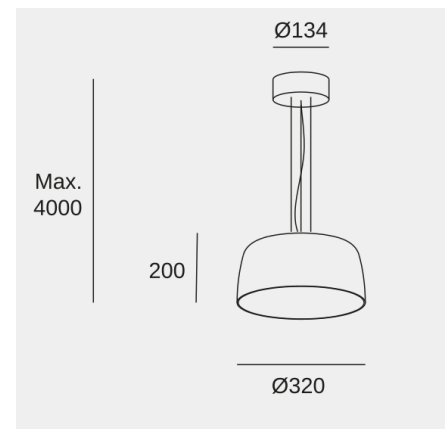

Levels 1 Body Ø320mm

Nahtrang Design

Pendant Levels 1 Body Ø320mm LED 19 SW 2700-3000-4000K PHASE CUT Black 1255lm

Technical features

- Luminaire total power: 19W
- Real lumens: 1255 (3000K)
- Real lm/W: 66
- Correlated Colour Temperature (CCT): SW 2700-3000-4000K
- Lens / reflector angle: HORIZONTAL 102°
- Structure material: Steel
- Structure finish: Black
- Diffuser material: Glass
- Diffuser finish: Green
- Driver Brand: HEP
- Voltage / frequency: 220-240V/50-60Hz
- Dimming protocol: PHASE CUT
- Power Factor: NULL
- Useful life: 50,000h L80B20
- Warranty: 5 años
- Easily recyclable luminaire

Luminotechnic features

- CRI: 90
- MacAdam steps: 3
- Photobiological risk: RG1

Lampholder	Quantity	Light source power (W)
LED	1	17.2W

Image may not match reference. LedsC4 reserves the right to amend any of the product's components. The data related to flux, power and colour temperature may be subject to changes made by the manufacturer.

Levels 1 Body Ø320mm

Nahtrang Design

Pendant Levels 1 Body Ø320mm LED 19 SW 2700-3000-4000K PHASE CUT Black 1255lm

Logistics

x 1

Net weight (kg): 2.14

Packaged weight (kg): 3.46

Packaging: 520mm x 530mm x
290mm