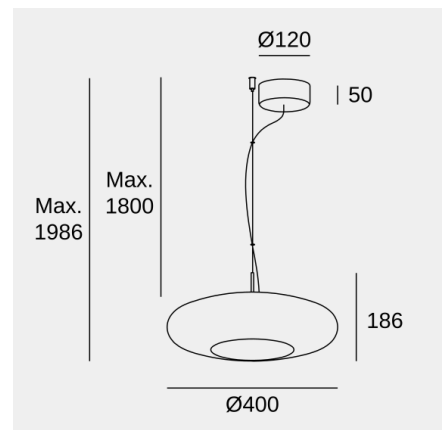

Plat Surface

Nahtrang Design

Pendant Plat Surface LED 13W Switch 2700K/3000K/4000K Green 805lm Light for Life

Technical features

- Luminaire total power: 13W
- Real lumens: 805 (3000K)
- Real lm/W: 62
- Correlated Colour Temperature (CCT): SW 2700-3000-4000K
- Lens / reflector angle: FLOOD 89°
- UGR: <=16
- Structure material: Steel
- Structure finish: Black
- Diffuser material: Glass
- Diffuser finish: Green
- Driver Brand: HEP
- Voltage / frequency: 220-240V/50-60Hz
- Dimming protocol: Light For Life
- Power Factor: 0.90
- Useful life: 50,000h L80B20
- Warranty: 5 años
- Easily recyclable luminaire

Luminotechnic features

- CRI: 90
- MacAdam steps: 3
- Photobiological risk: RGO

UGR		Lampholder	Quantity	Light source power (W)
S=0.250				
Ceiling / cavity	0.7	LED	1	10.5W
Walls	0.5			
Working Plane	0.2			
Room dimensions	X=4H, Y=8H			
UGR crosswise	15.1			
UGR lengthwise	15.1			

Plat Surface

Nahtrang Design

Pendant Plat Surface LED 13W Switch 2700K/3000K/4000K Green 805lm Light for Life

Logistics

x 1

Net weight (kg): 2.44

Packaged weight (kg): 6.24

Packaging: 480mm x 480mm x
405mm