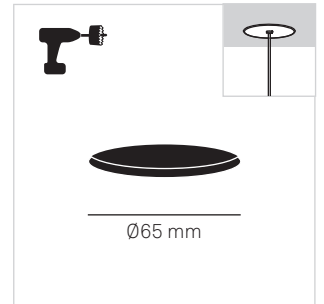

PLAT

LEDS C4

i LightForLife

 2.4 GHz 5 Hz	1 ON	2 smartapp.tuya.com/lightforlifsmart	APP	+
3 	4 	5 		

leds-c4.com/sites/default/files/media/files/manual-lightforlife-en.pdf