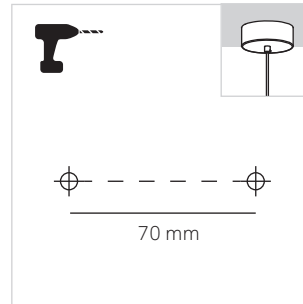

PLAT

LEDS C4

i LightForLife

 2.4 GHz 5 Hz	1 ON	2 smartapp.tuya.com/lightforlifsmart	APP	+
3 	4 	5 		

leds-c4.com/sites/default/files/media/files/manual-lightforlife-en.pdf