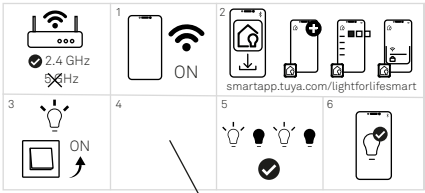

i LightForLife